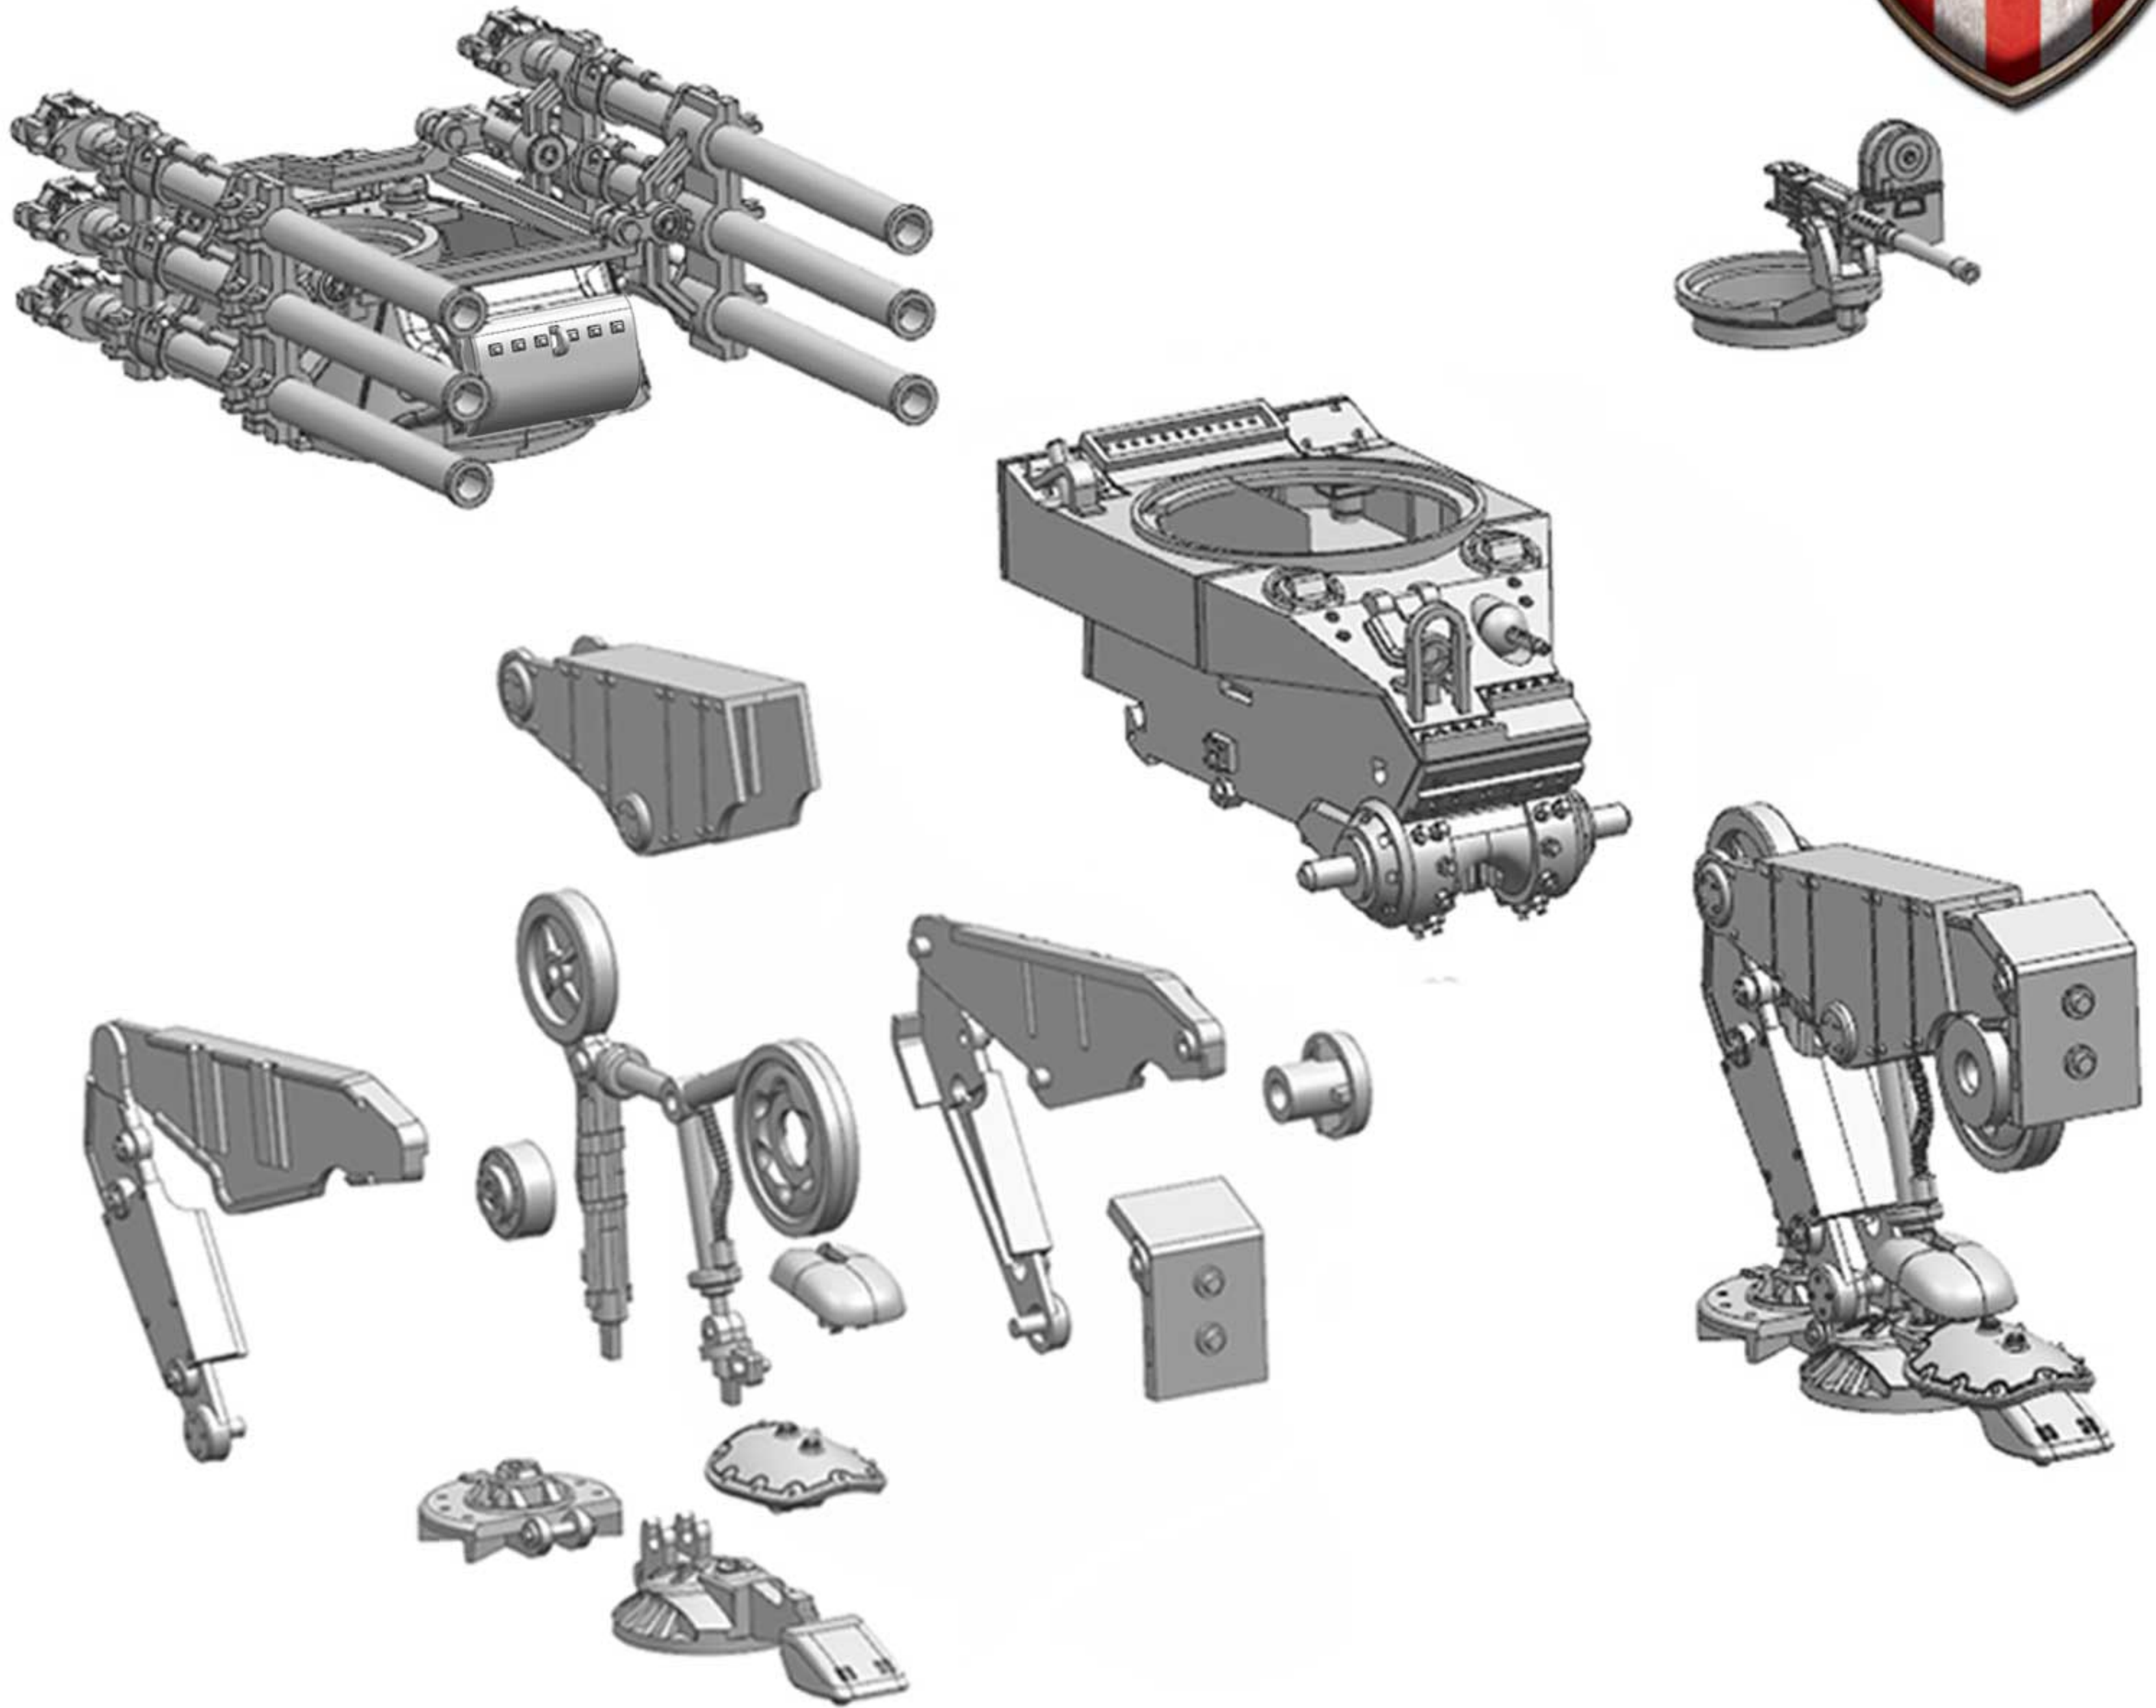

BARKING DOG (LIGHT) ASSEMBLY INSTRUCTIONS

REMEMBER TO
DRY-FIT
YOUR PARTS
BEFORE USING
ANY GLUE.

K-AL707

BODY ASSEMBLY.

TURRET INTERIOR ASSEMBLY.

TURRET ASSEMBLY + A/A HMG

MAIN WEAPON ASSEMBLY

REMEMBER TO
DRY-FIT
YOUR PARTS
BEFORE USING
ANY GLUE.

LEGS ASSEMBLY (X2)

THIS SET INCLUDES A
BONUS SPRUE OF
ALLIED HEAVY
WEAPONS!