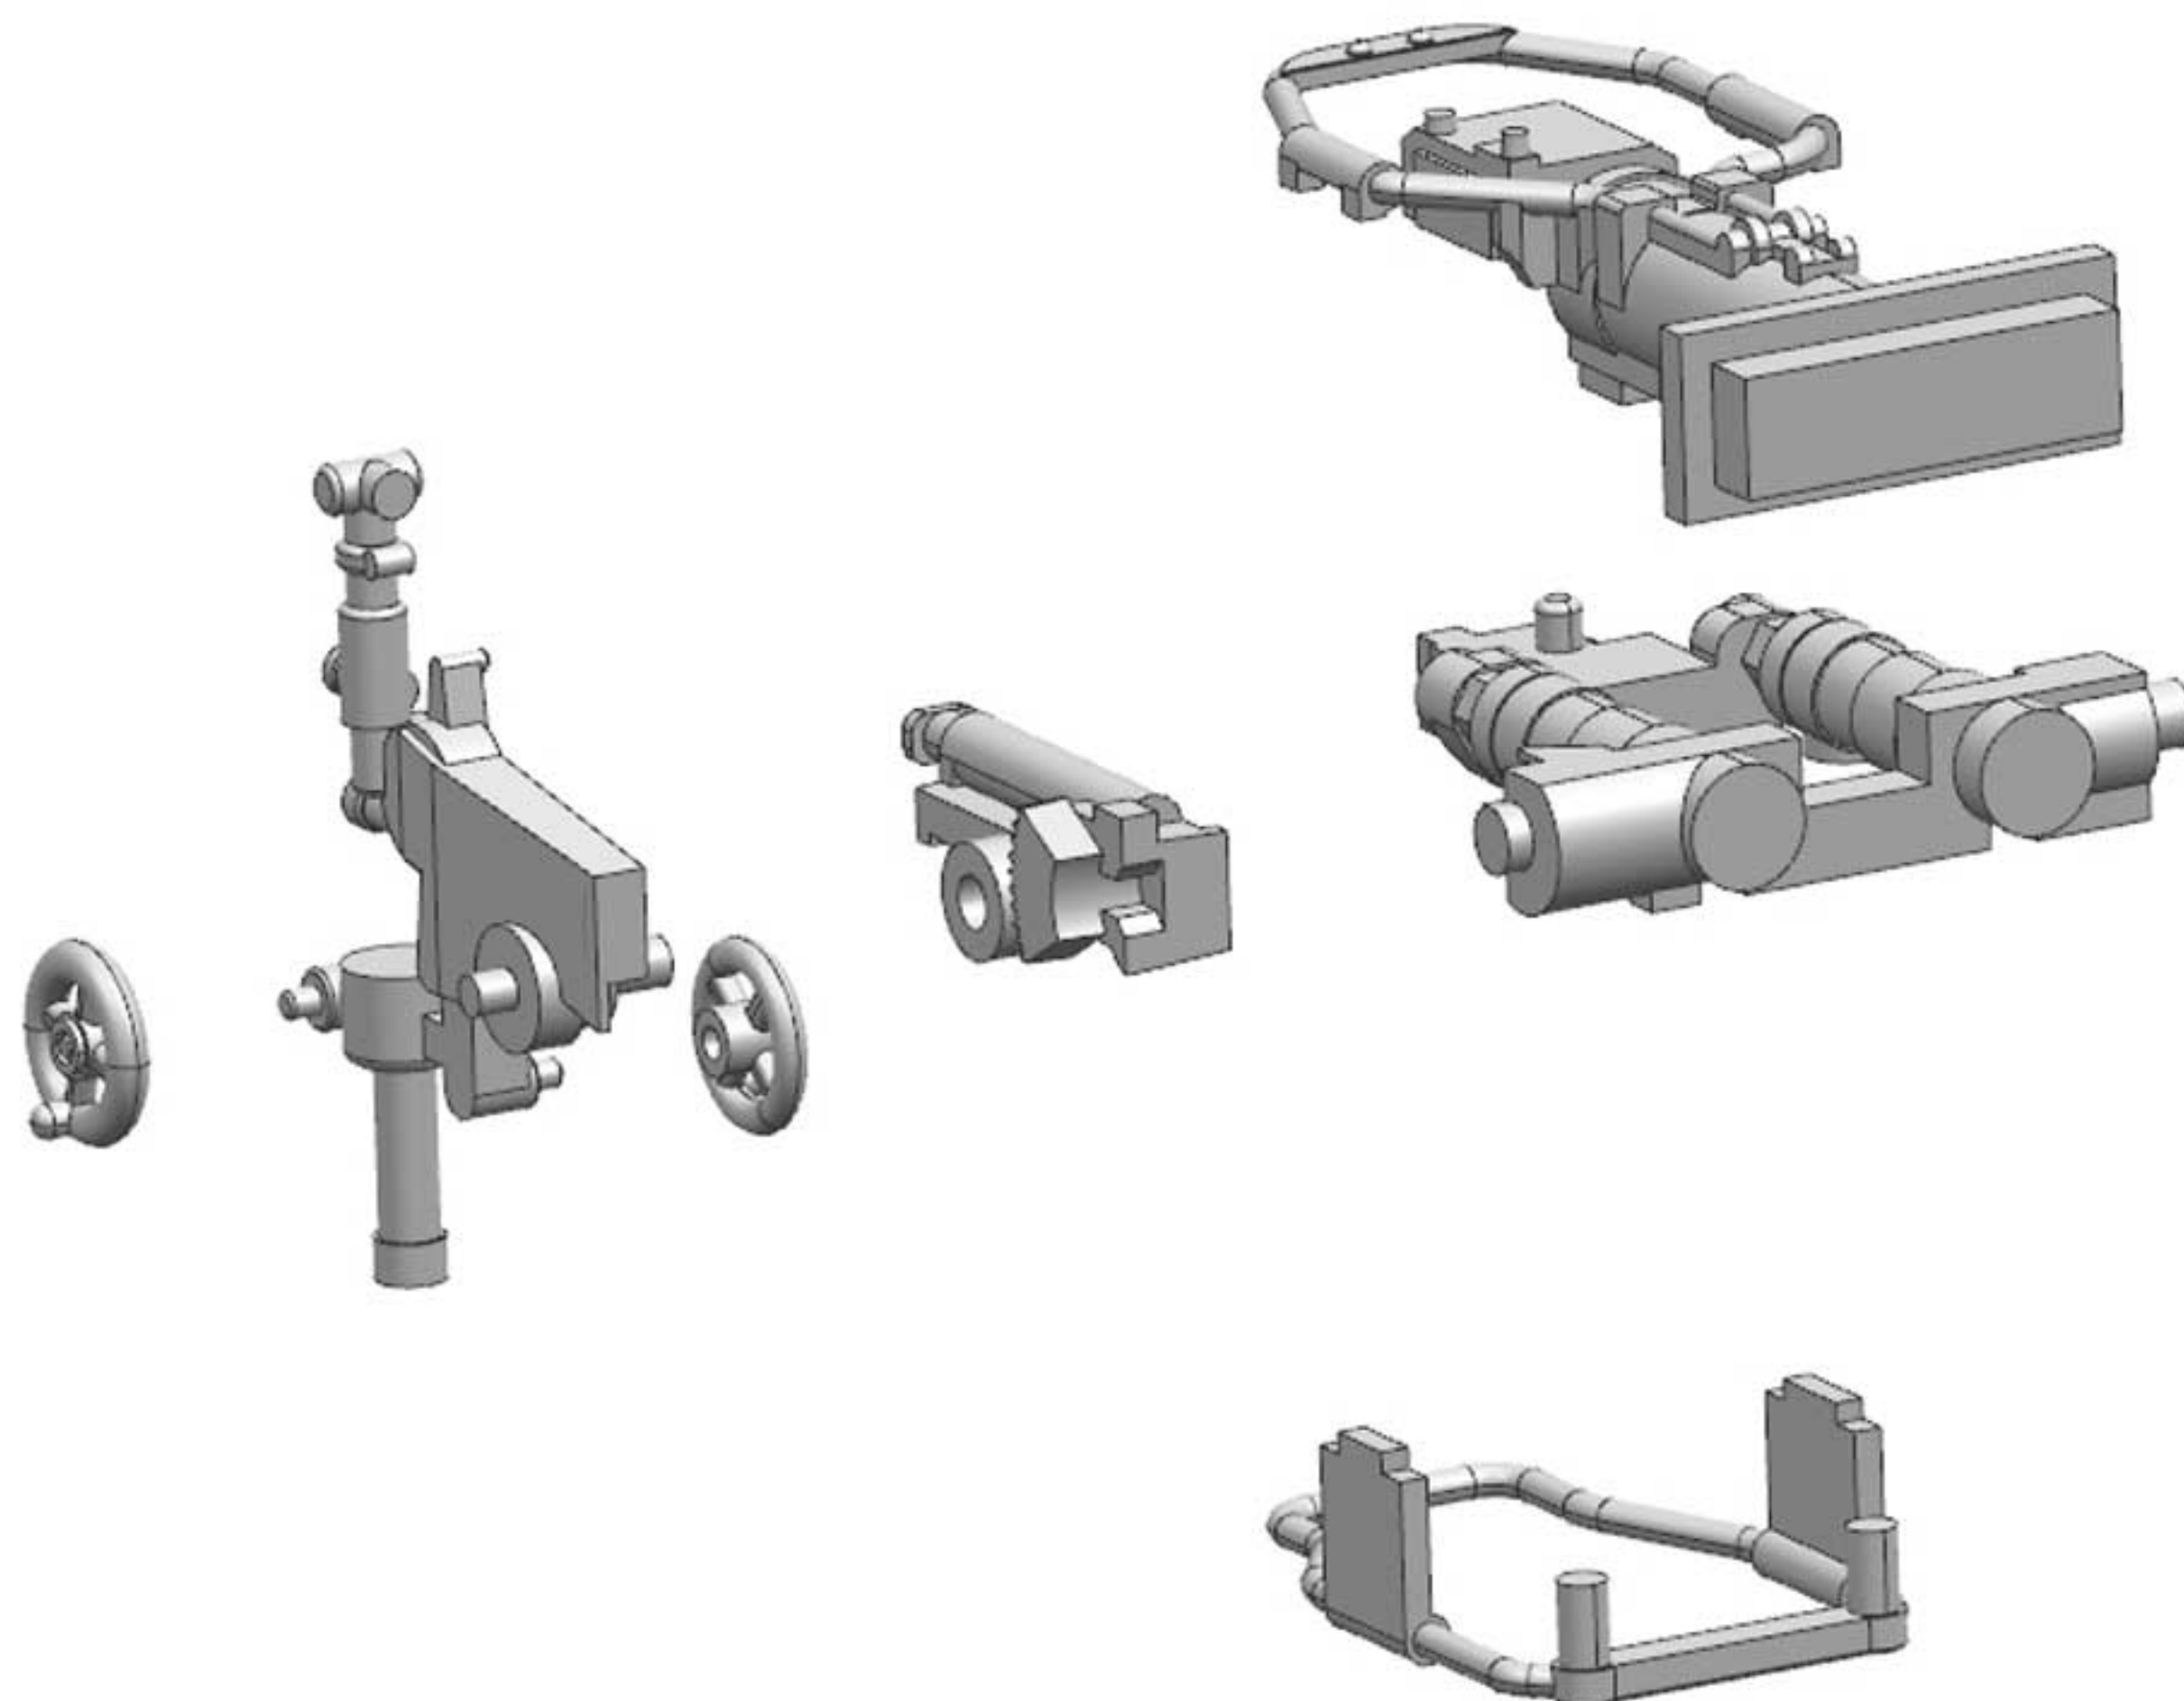

BARKING DOG (LIGHT) ASSEMBLY INSTRUCTIONS

REMEMBER TO
DRY-FIT
YOUR PARTS
BEFORE USING
ANY GLUE.

K-AL707

BODY ASSEMBLY.

TURRET INTERIOR ASSEMBLY.

TURRET ASSEMBLY + A/A HMG

MAIN WEAPON ASSEMBLY

REMEMBER TO
DRY-FIT
YOUR PARTS
BEFORE USING
ANY GLUE.

LEGS ASSEMBLY (X2)

THIS SET INCLUDES A
BONUS SPRUE OF
ALLIED HEAVY
WEAPONS!