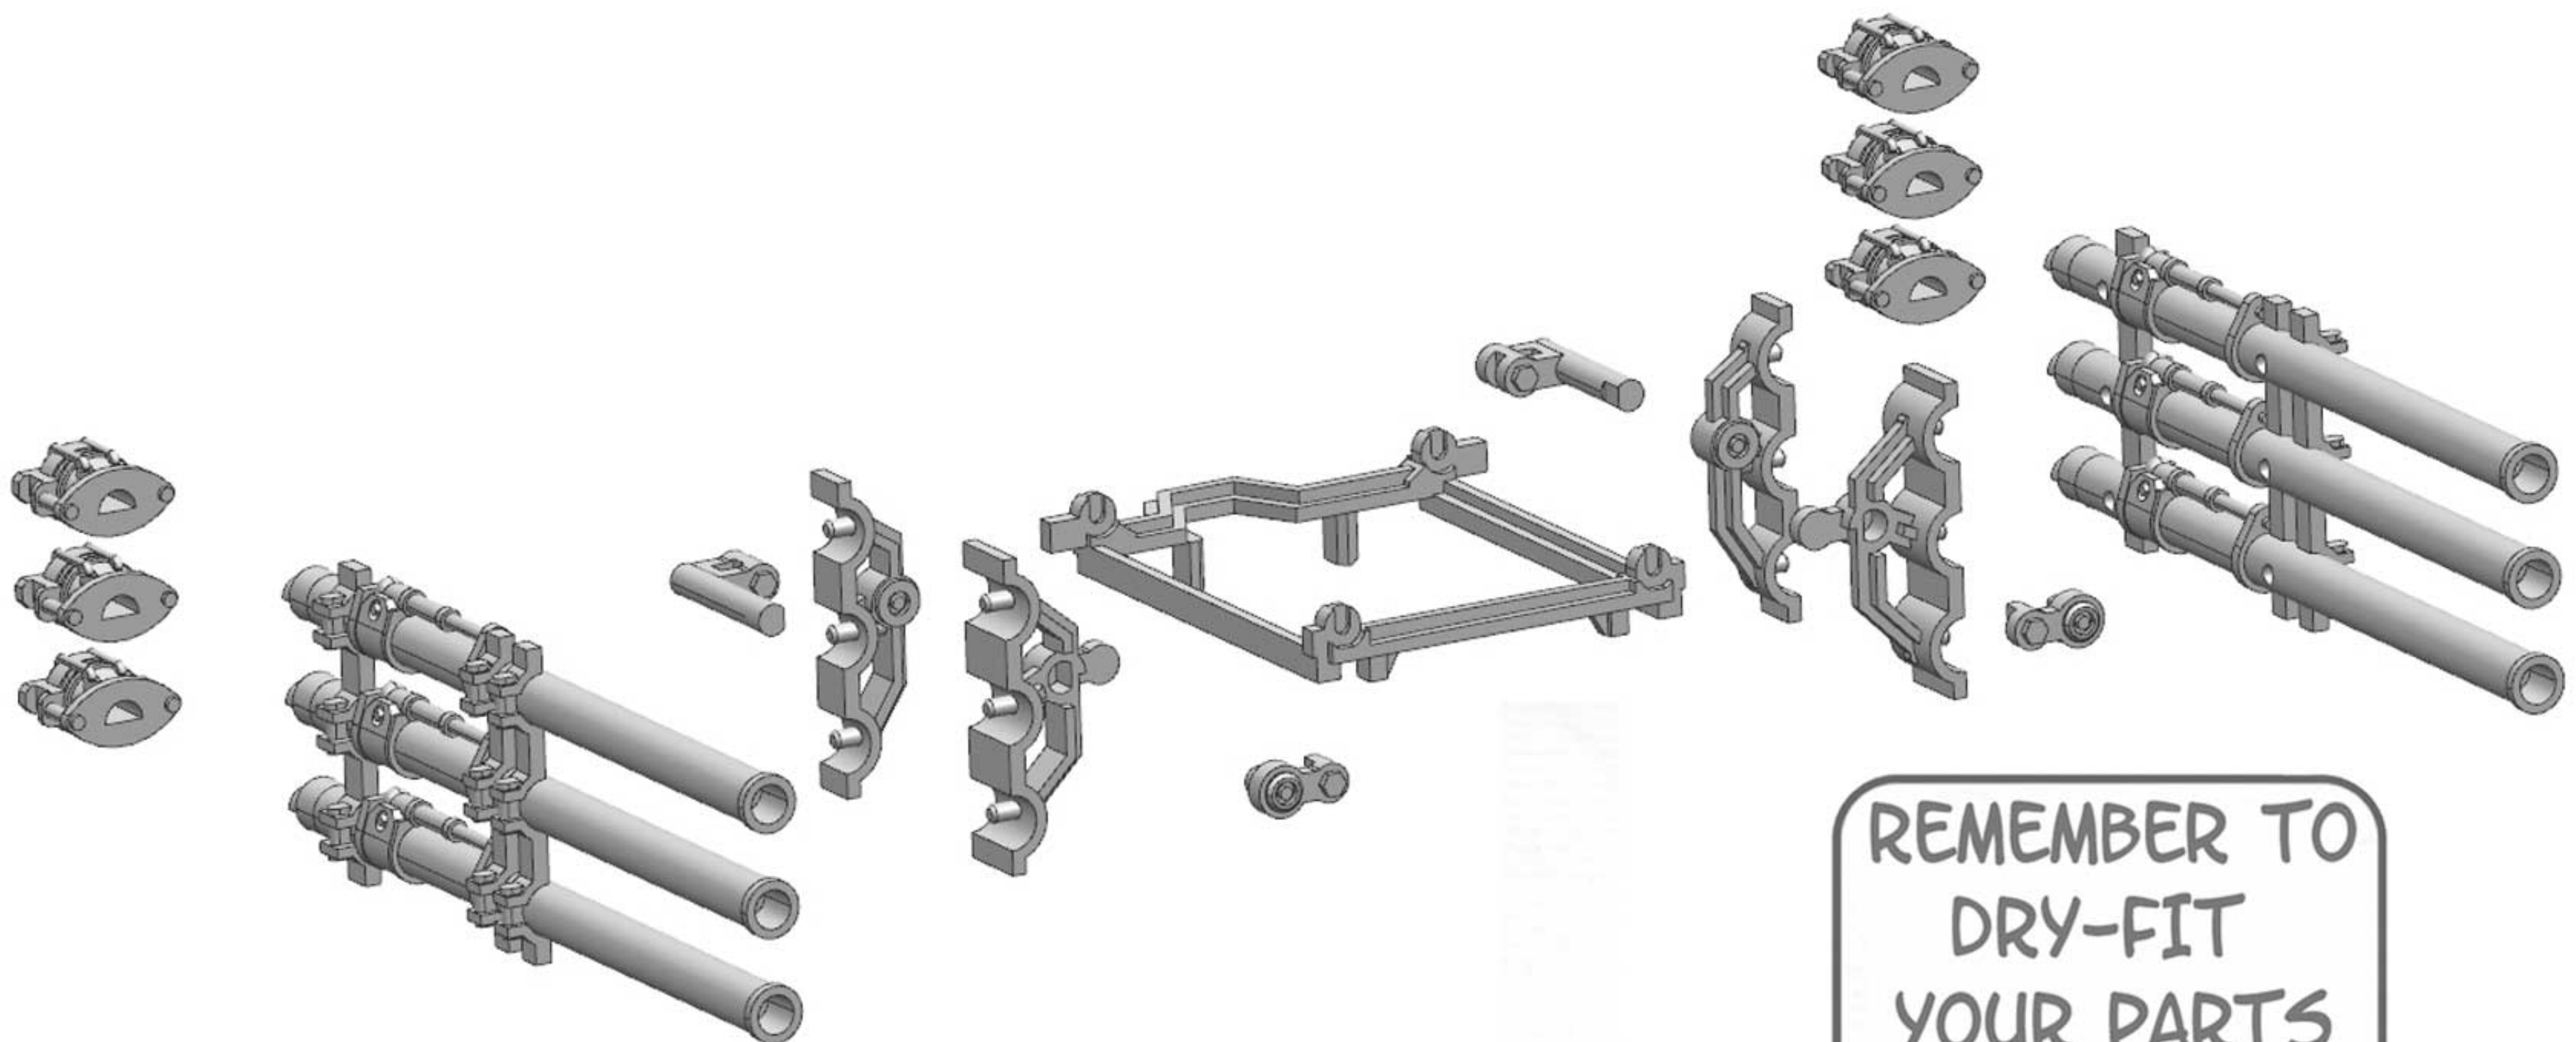

BARKING DOG (LIGHT) ASSEMBLY INSTRUCTIONS

REMEMBER TO
DRY-FIT
YOUR PARTS
BEFORE USING
ANY GLUE.

K-AL707

BODY ASSEMBLY.

TURRET INTERIOR ASSEMBLY.

TURRET ASSEMBLY + A/A HMG

MAIN WEAPON ASSEMBLY

REMEMBER TO
DRY-FIT
YOUR PARTS
BEFORE USING
ANY GLUE.

LEGS ASSEMBLY (X2)

THIS SET INCLUDES A
BONUS SPRUE OF
ALLIED HEAVY
WEAPONS!