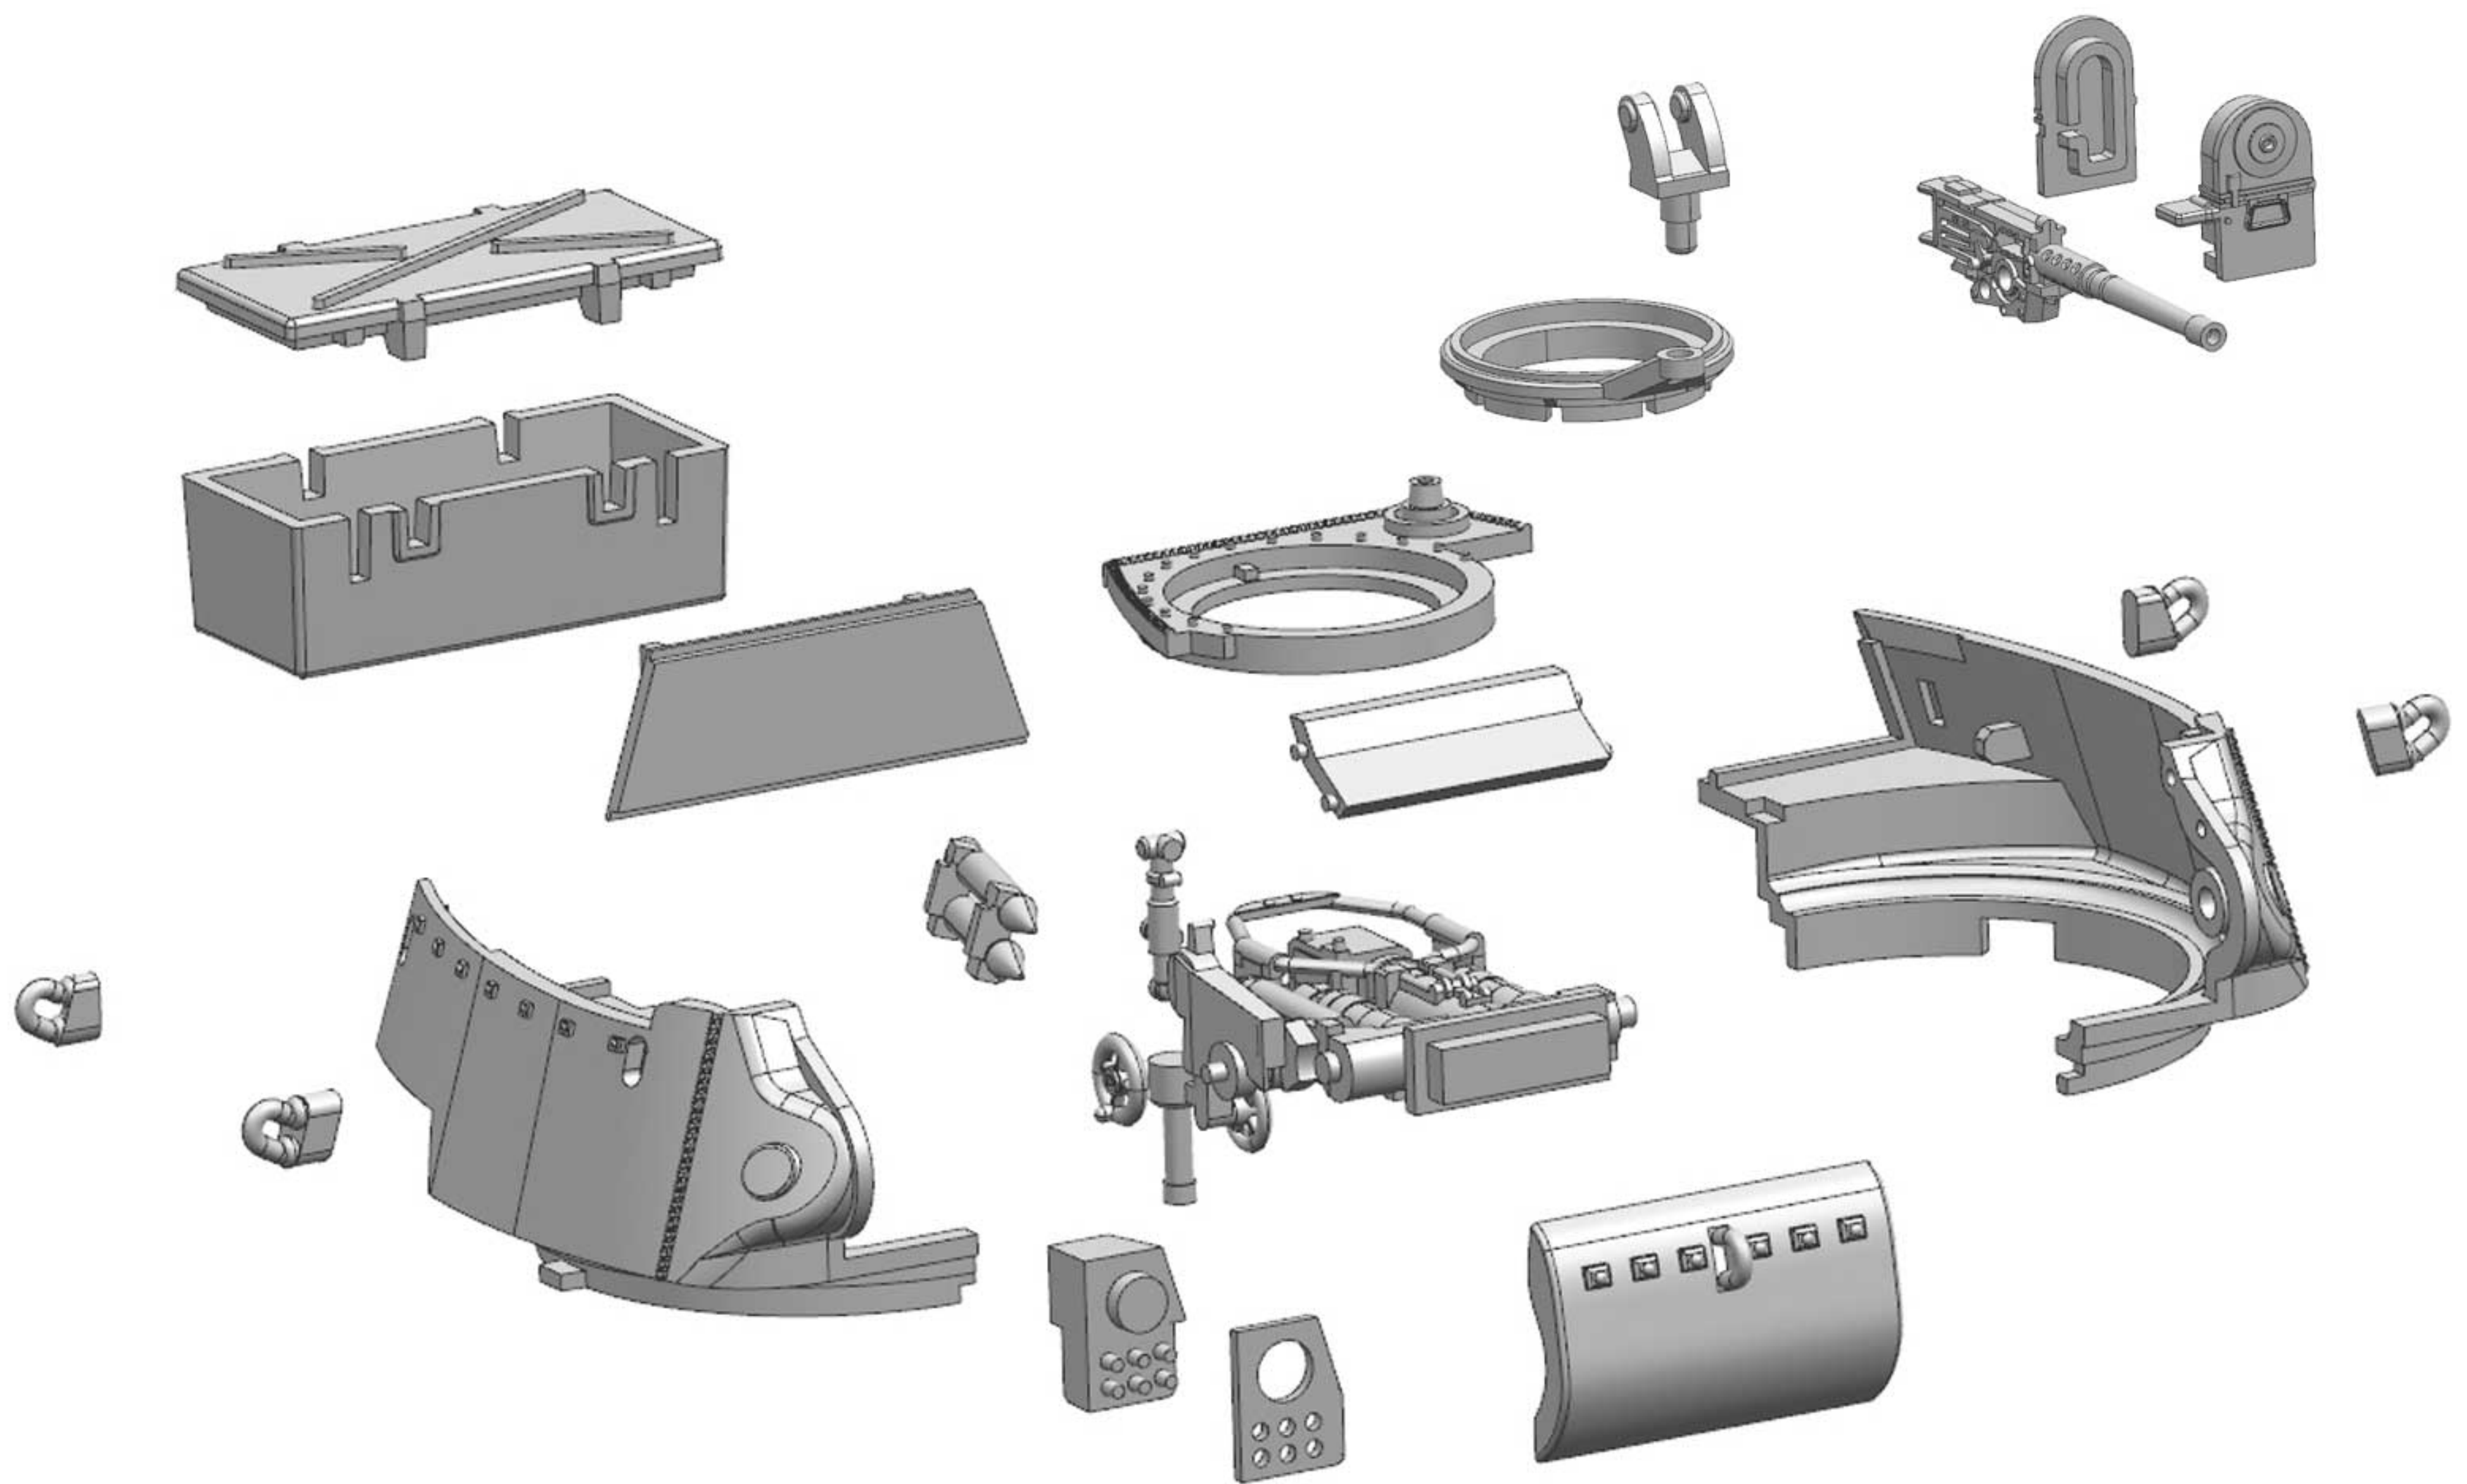

BARKING DOG (LIGHT) ASSEMBLY INSTRUCTIONS

REMEMBER TO
DRY-FIT
YOUR PARTS
BEFORE USING
ANY GLUE.

K-AL707

BODY ASSEMBLY.

TURRET INTERIOR ASSEMBLY.

TURRET ASSEMBLY + A/A HMG

MAIN WEAPON ASSEMBLY

REMEMBER TO
DRY-FIT
YOUR PARTS
BEFORE USING
ANY GLUE.

LEGS ASSEMBLY (X2)

THIS SET INCLUDES A
BONUS SPRUE OF
ALLIED HEAVY
WEAPONS!