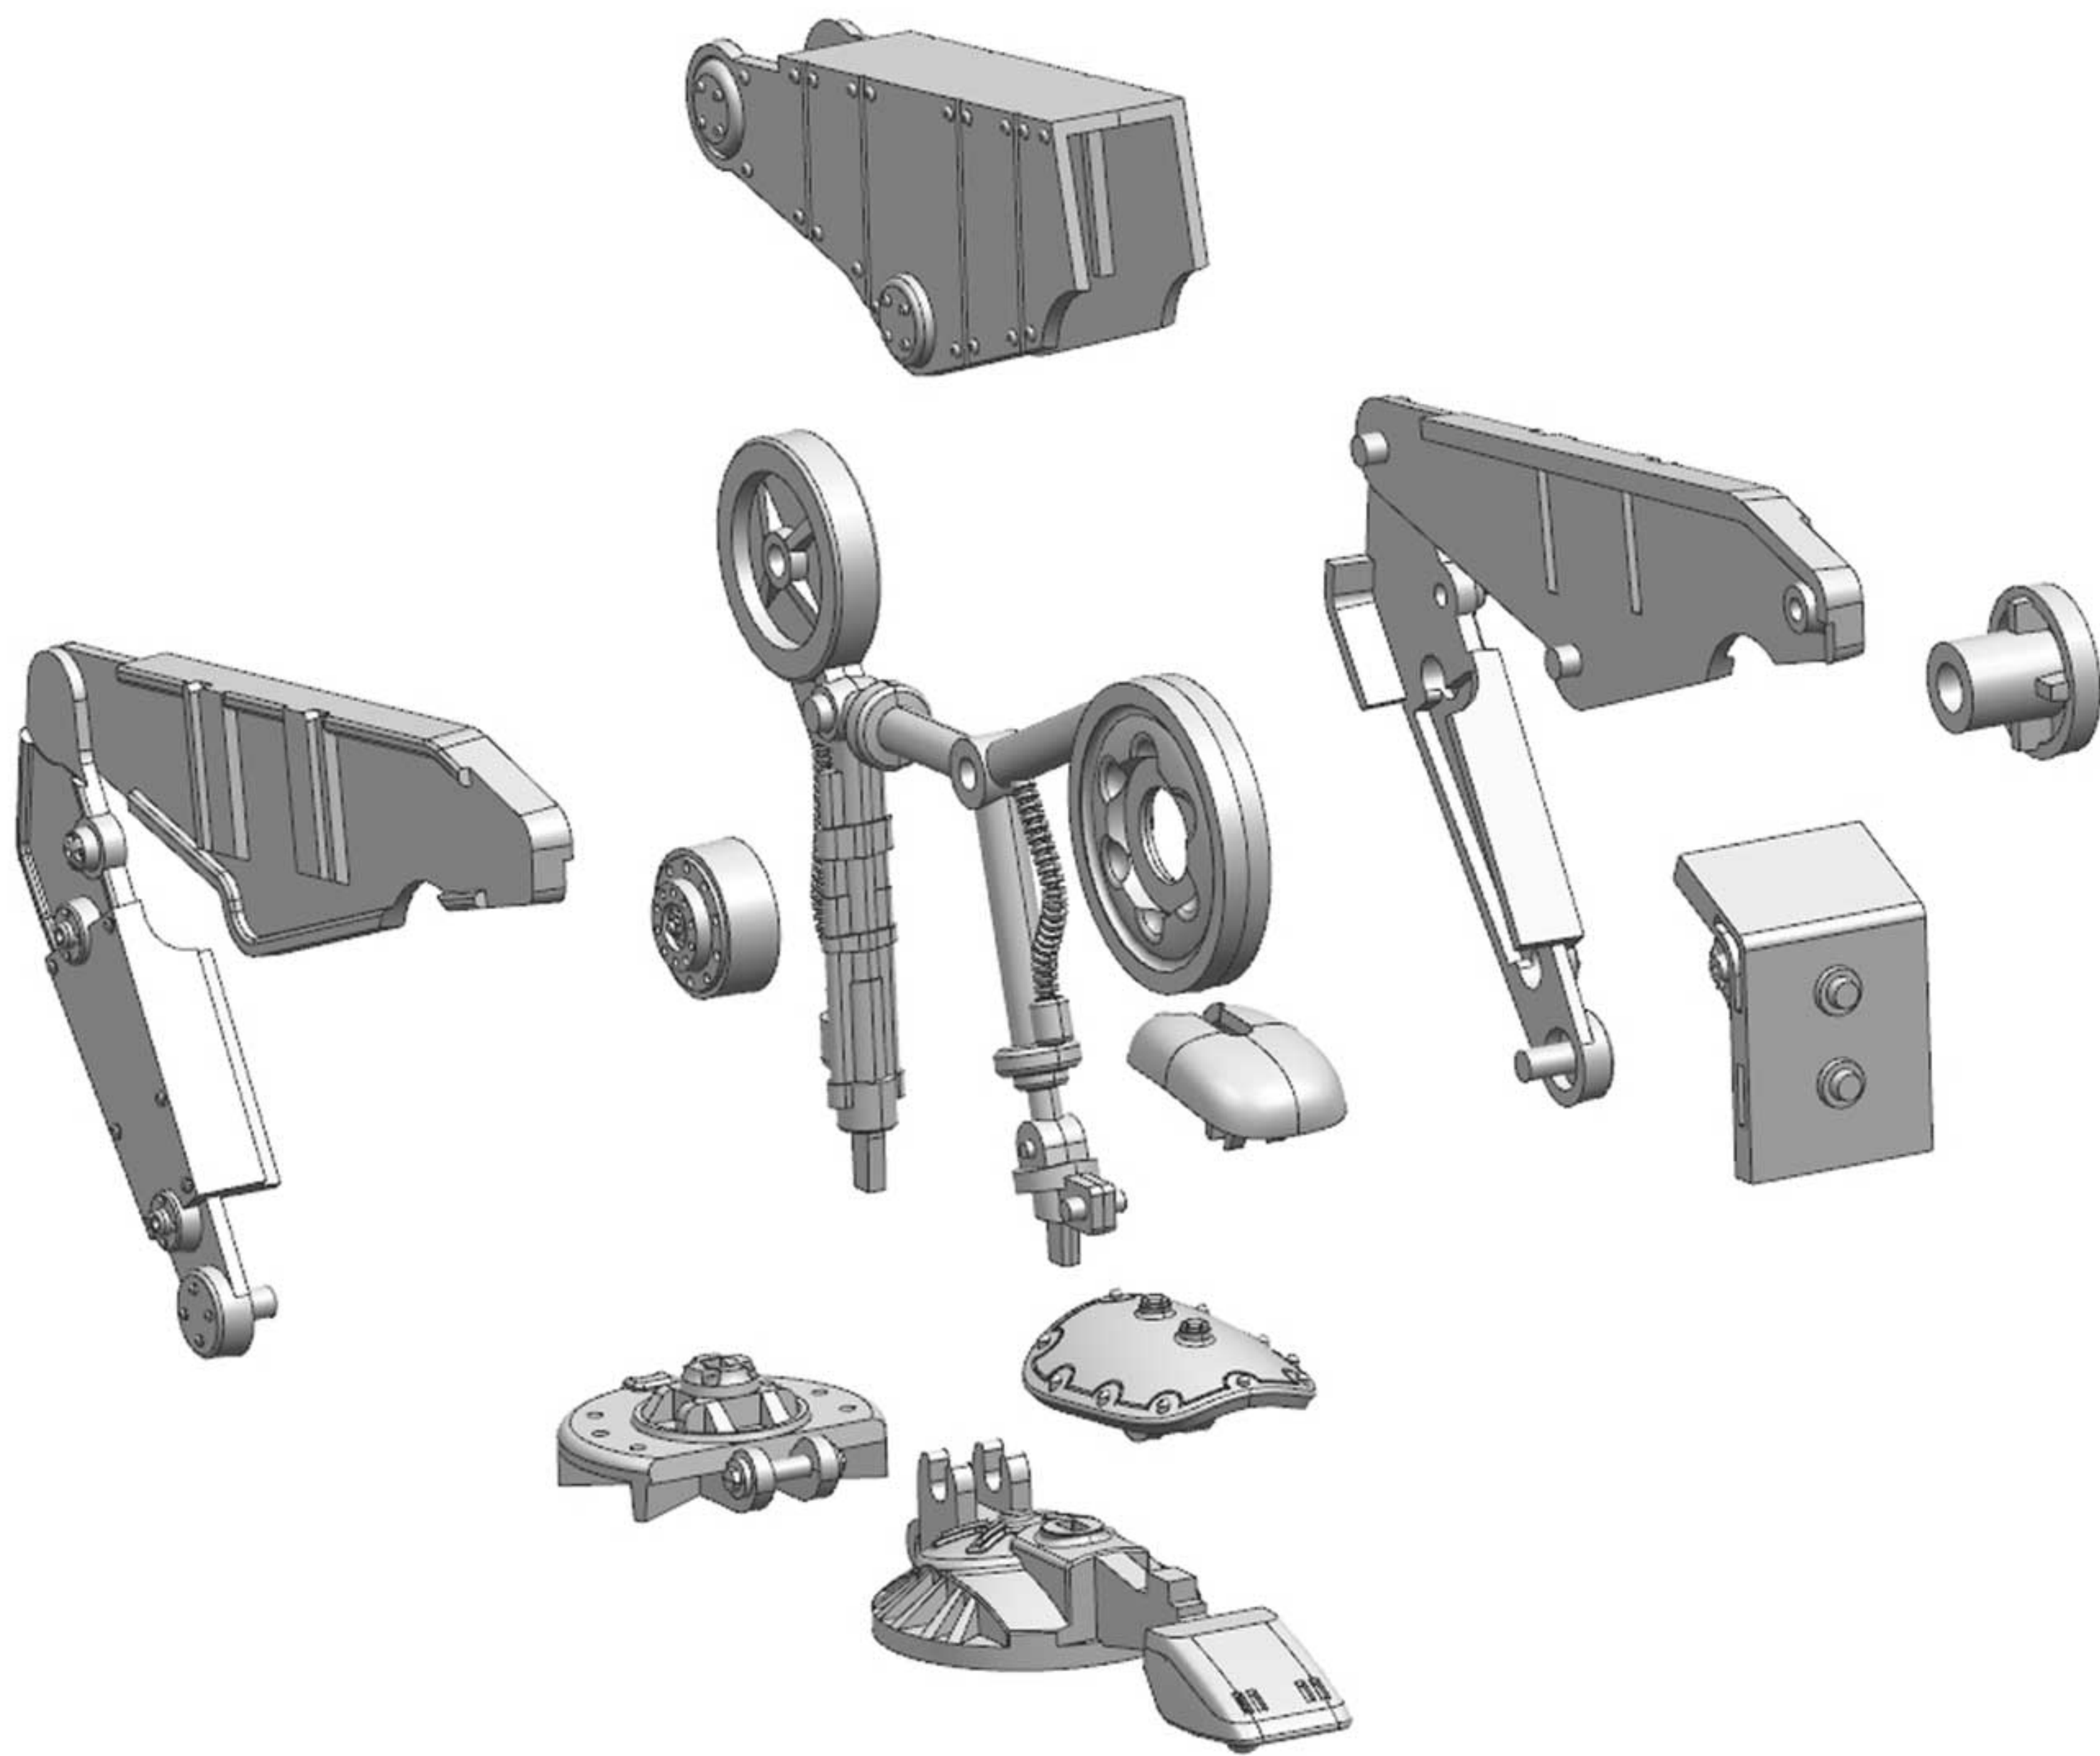

BARKING DOG (LIGHT) ASSEMBLY INSTRUCTIONS

REMEMBER TO
DRY-FIT
YOUR PARTS
BEFORE USING
ANY GLUE.

K-AL707

BODY ASSEMBLY.

TURRET INTERIOR ASSEMBLY.

TURRET ASSEMBLY + A/A HMG

MAIN WEAPON ASSEMBLY

REMEMBER TO
DRY-FIT
YOUR PARTS
BEFORE USING
ANY GLUE.

LEGS ASSEMBLY (X2)

THIS SET INCLUDES A
BONUS SPRUE OF
ALLIED HEAVY
WEAPONS!