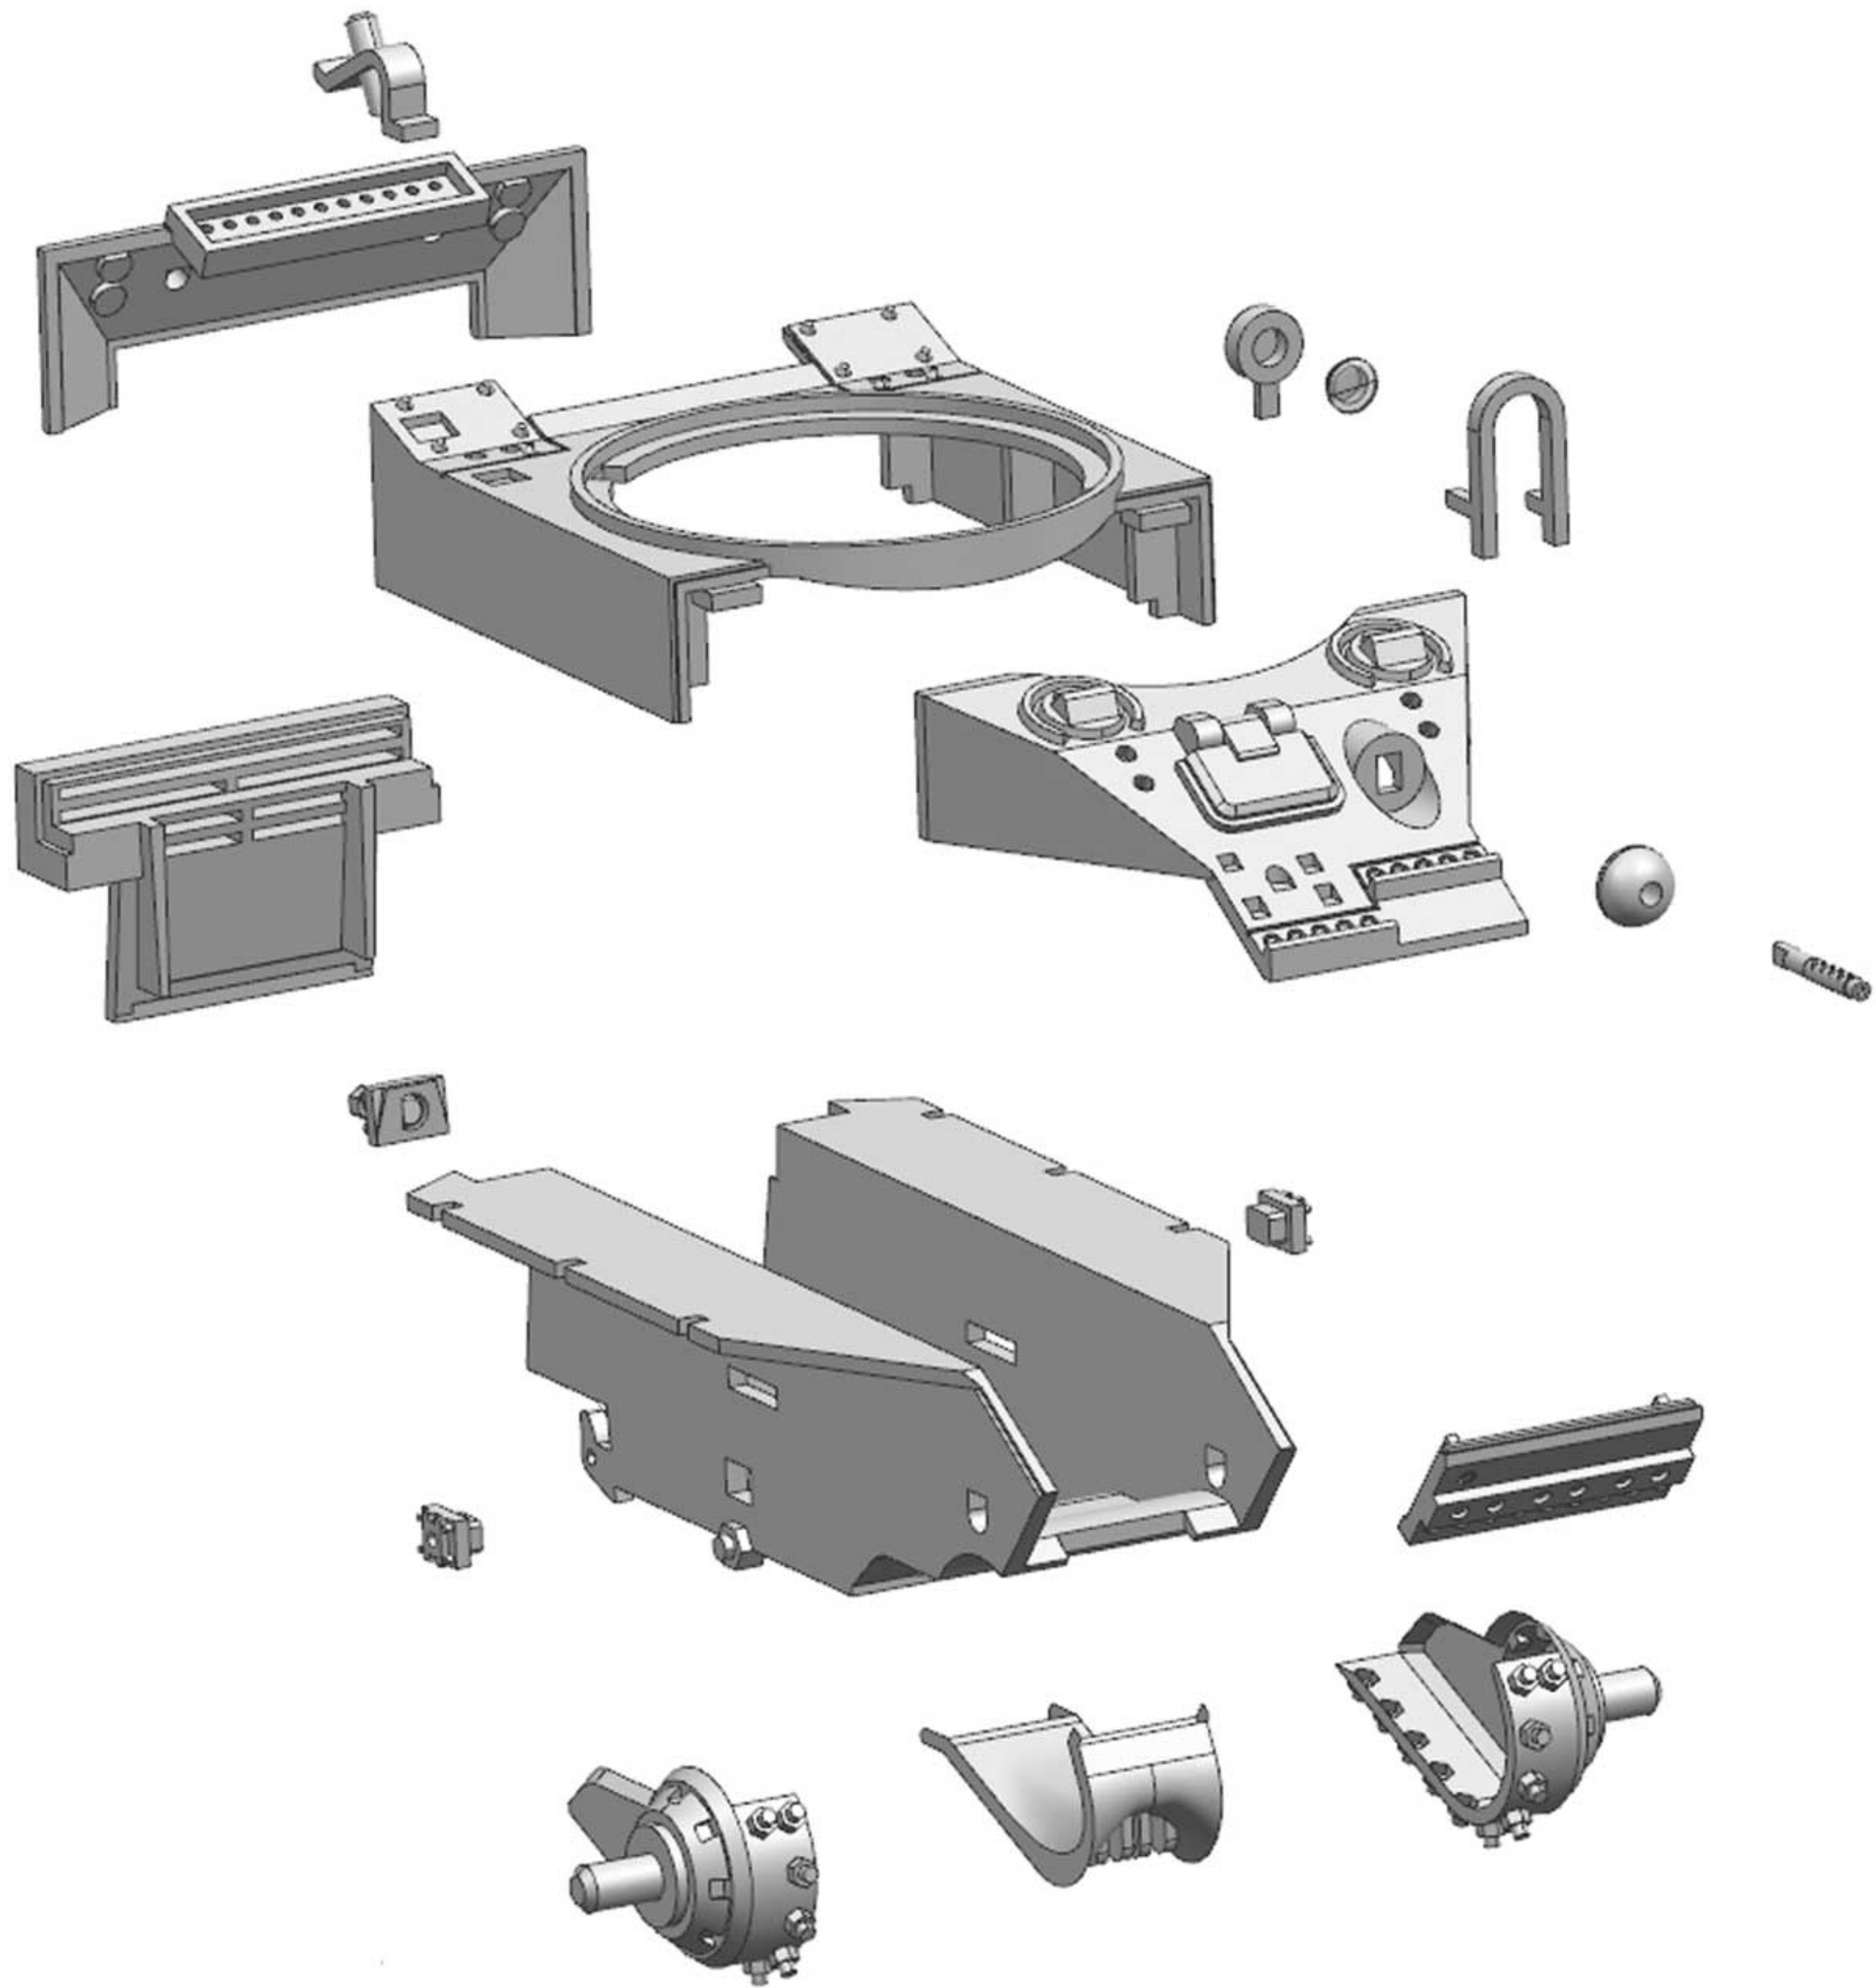

BARKING DOG (LIGHT) ASSEMBLY INSTRUCTIONS

REMEMBER TO
DRY-FIT
YOUR PARTS
BEFORE USING
ANY GLUE.

K-AL707

BODY ASSEMBLY.

TURRET INTERIOR ASSEMBLY.

TURRET ASSEMBLY + A/A HMG

MAIN WEAPON ASSEMBLY

REMEMBER TO
DRY-FIT
YOUR PARTS
BEFORE USING
ANY GLUE.

LEGS ASSEMBLY (X2)

THIS SET INCLUDES A
BONUS SPRUE OF
ALLIED HEAVY
WEAPONS!