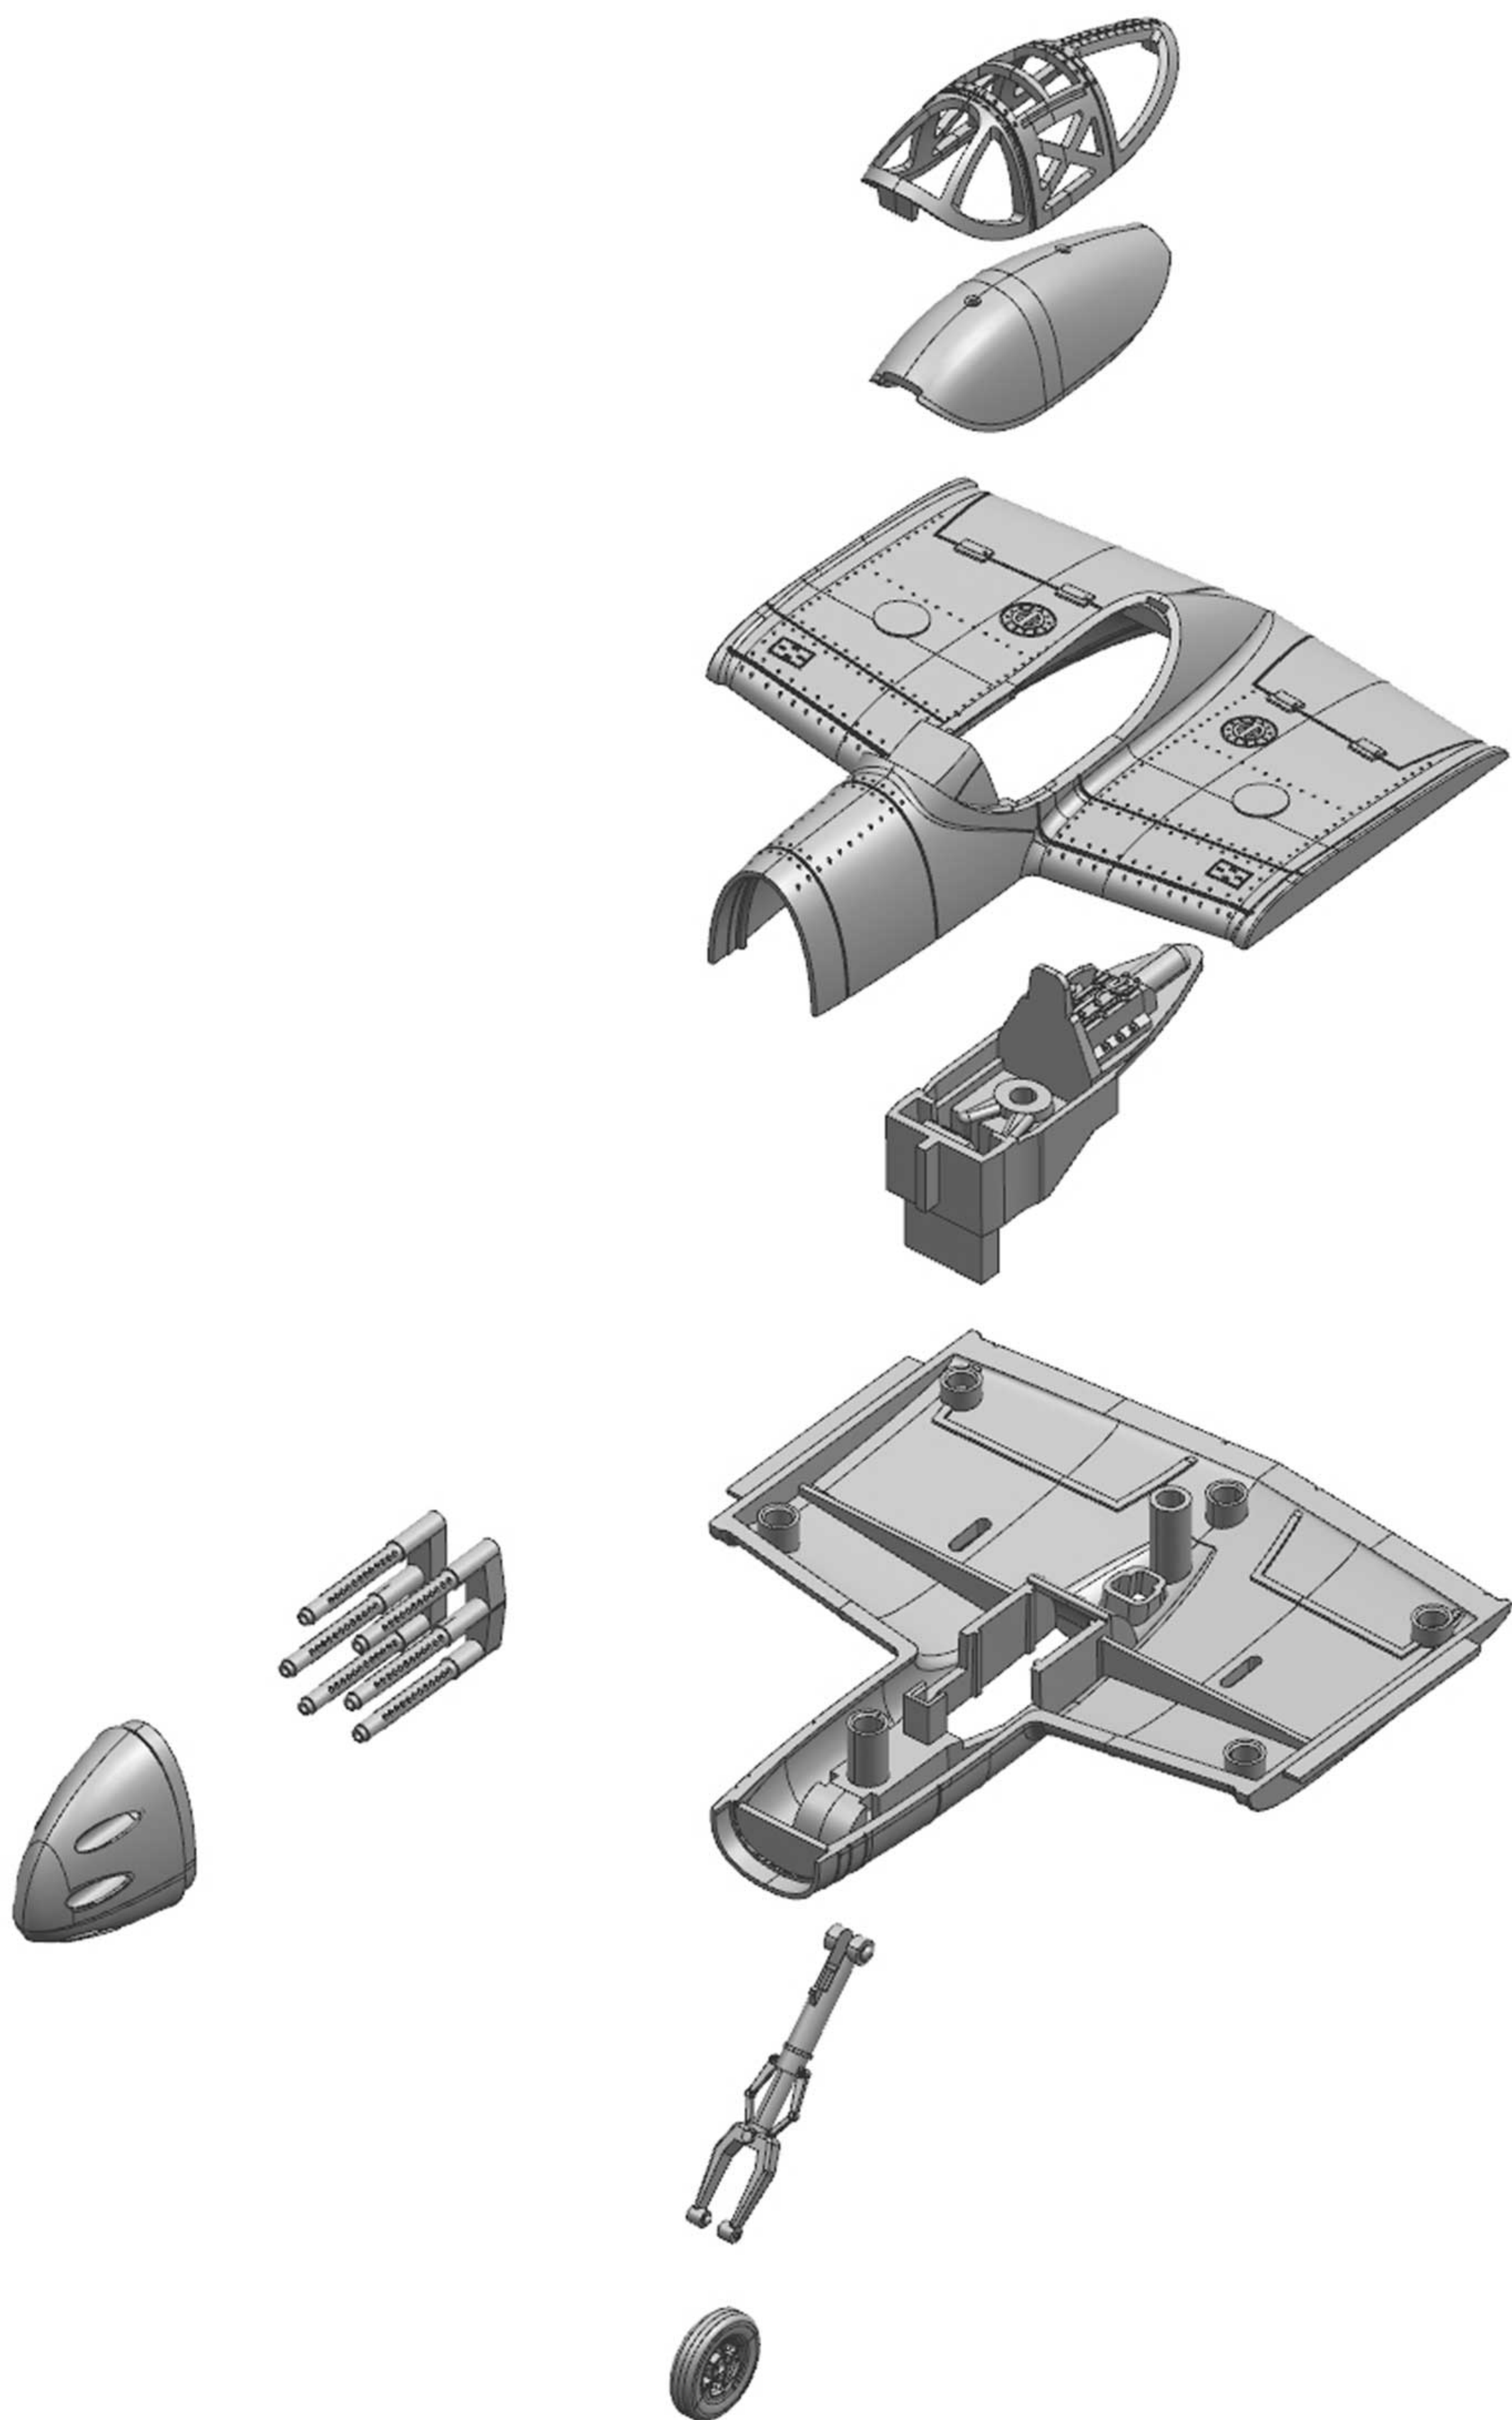

ALLIES/USMC STORM/THUNDER/ TORNADO ASSEMBLY INSTRUCTIONS

REMEMBER TO
DRY-FIT
YOUR PARTS
BEFORE USING
ANY GLUE.

K-AL812

COCKPIT

WINGS AND ENGINES

WEAPON VARIANTS