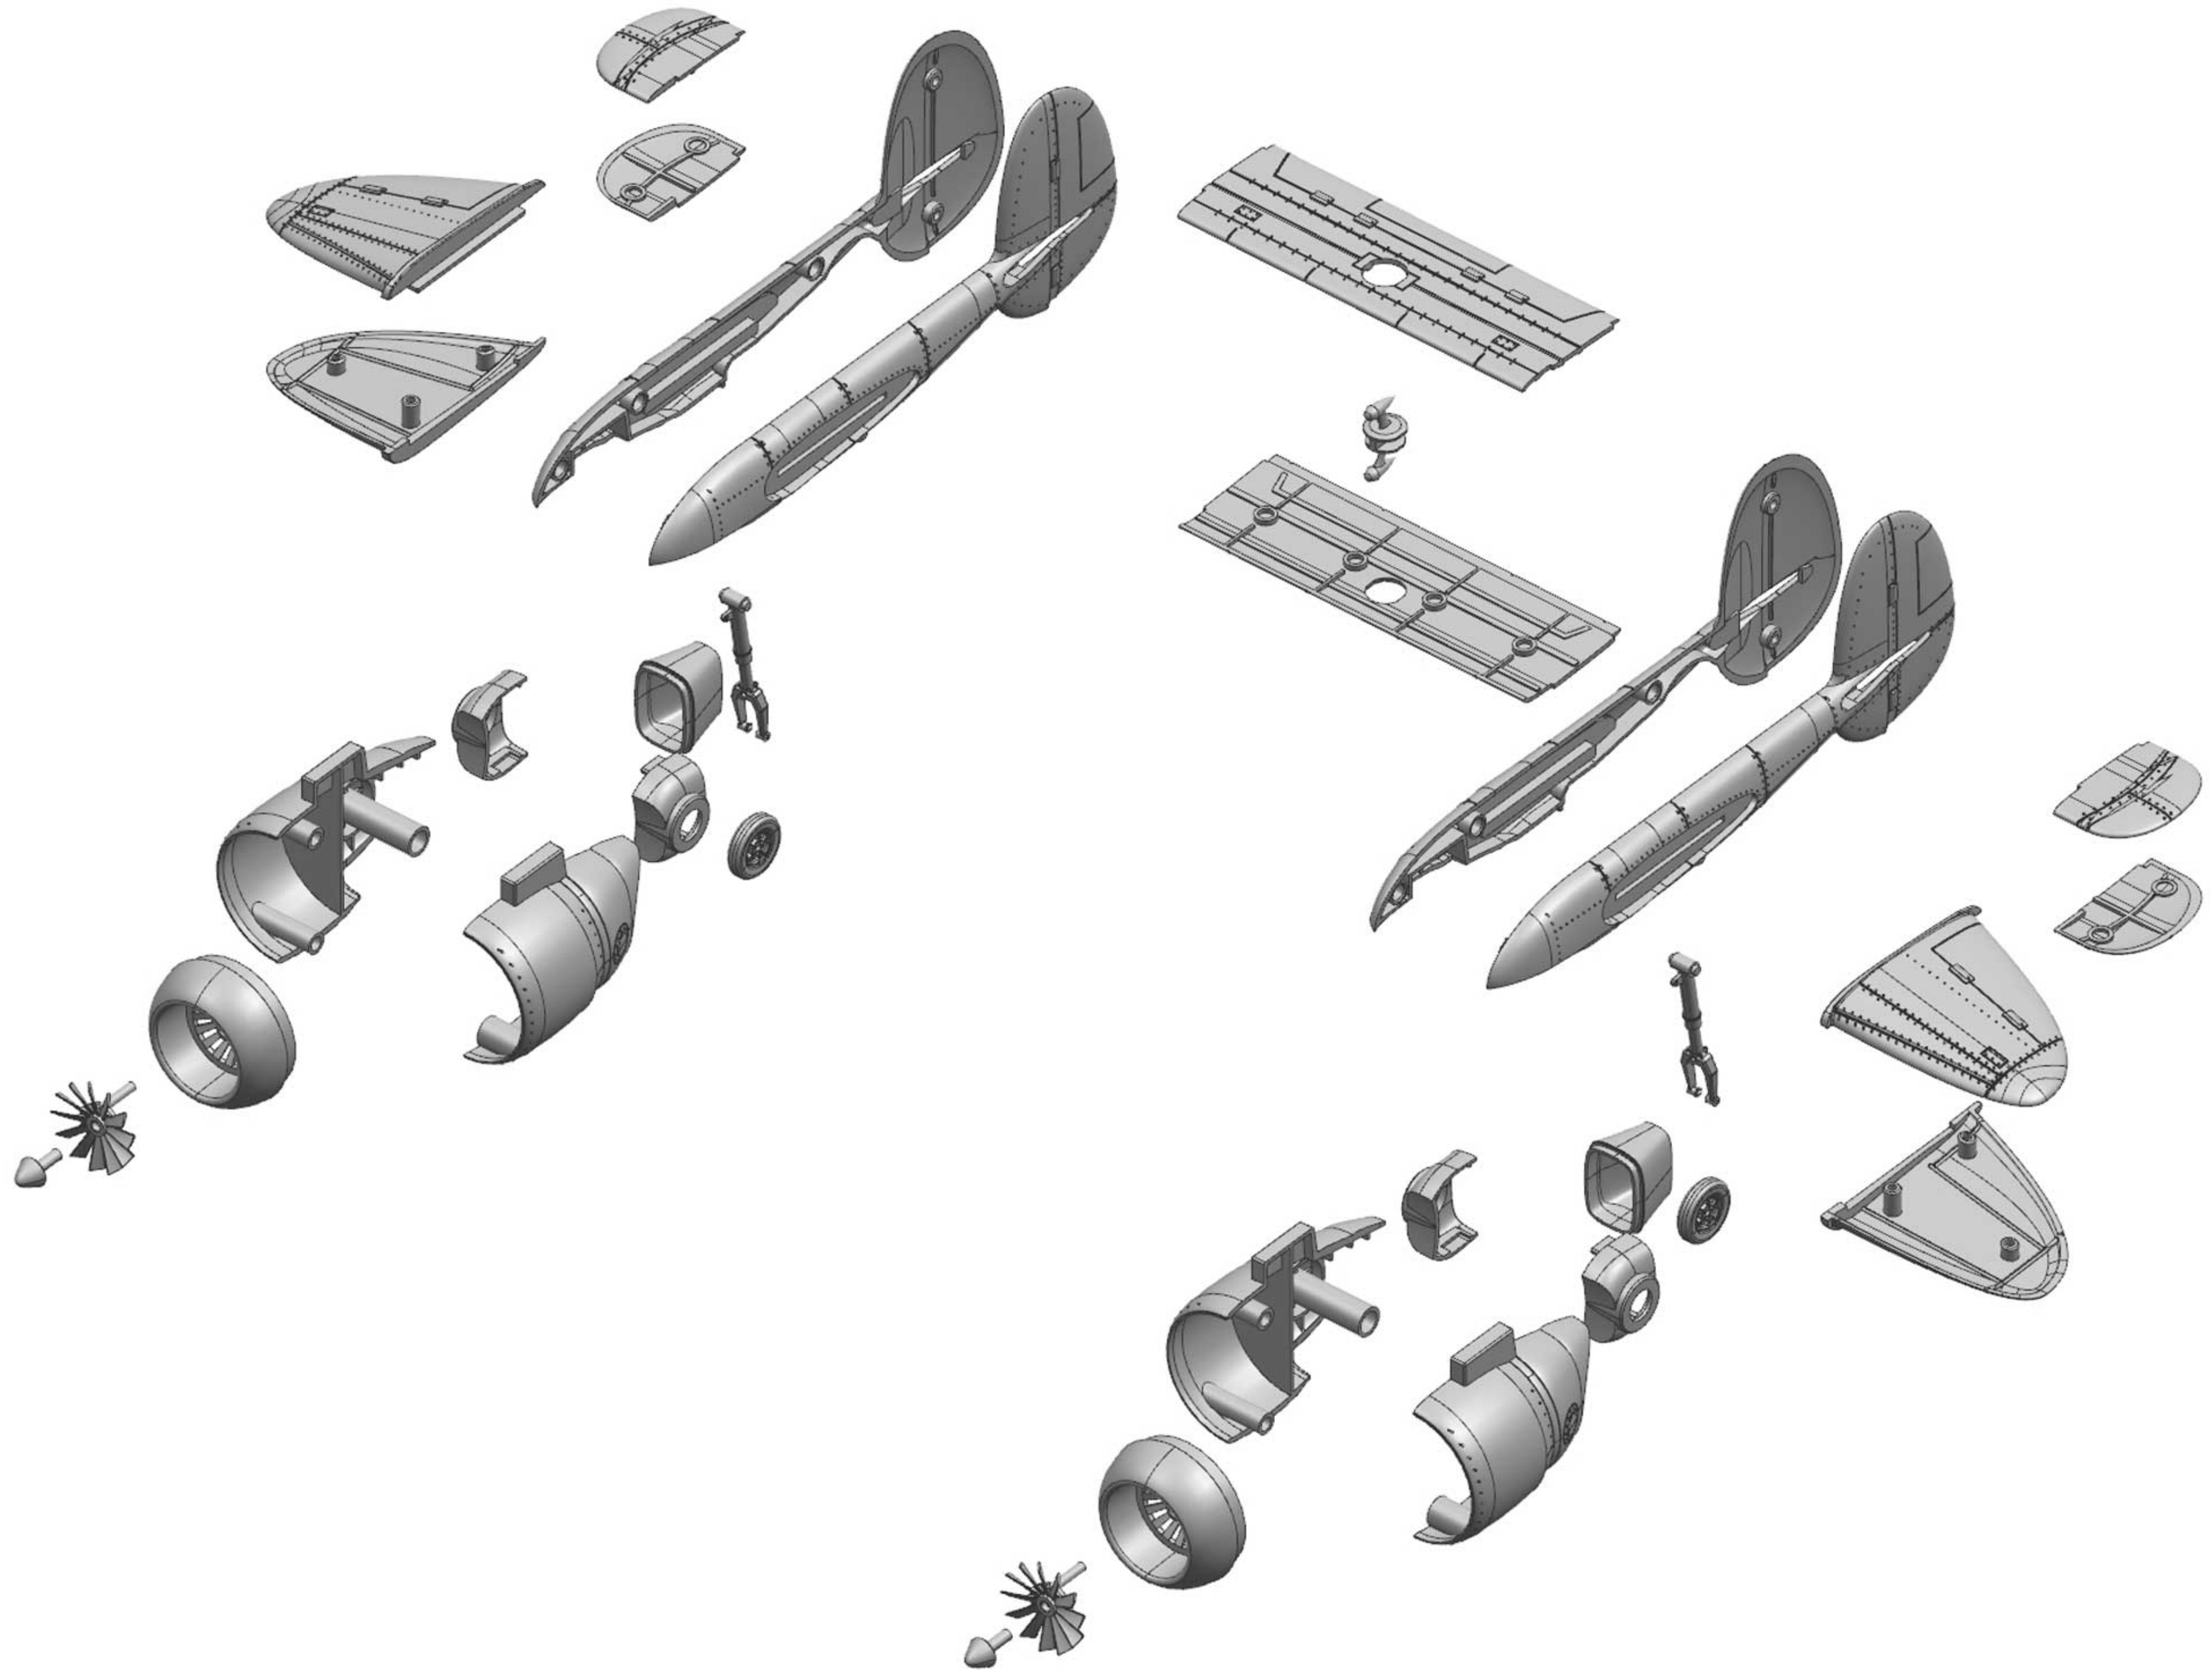

ALLIES/USMC STORM/THUNDER/ TORNADO ASSEMBLY INSTRUCTIONS

REMEMBER TO
DRY-FIT
YOUR PARTS
BEFORE USING
ANY GLUE.

K-AL812

COCKPIT

WINGS AND ENGINES

WEAPON VARIANTS