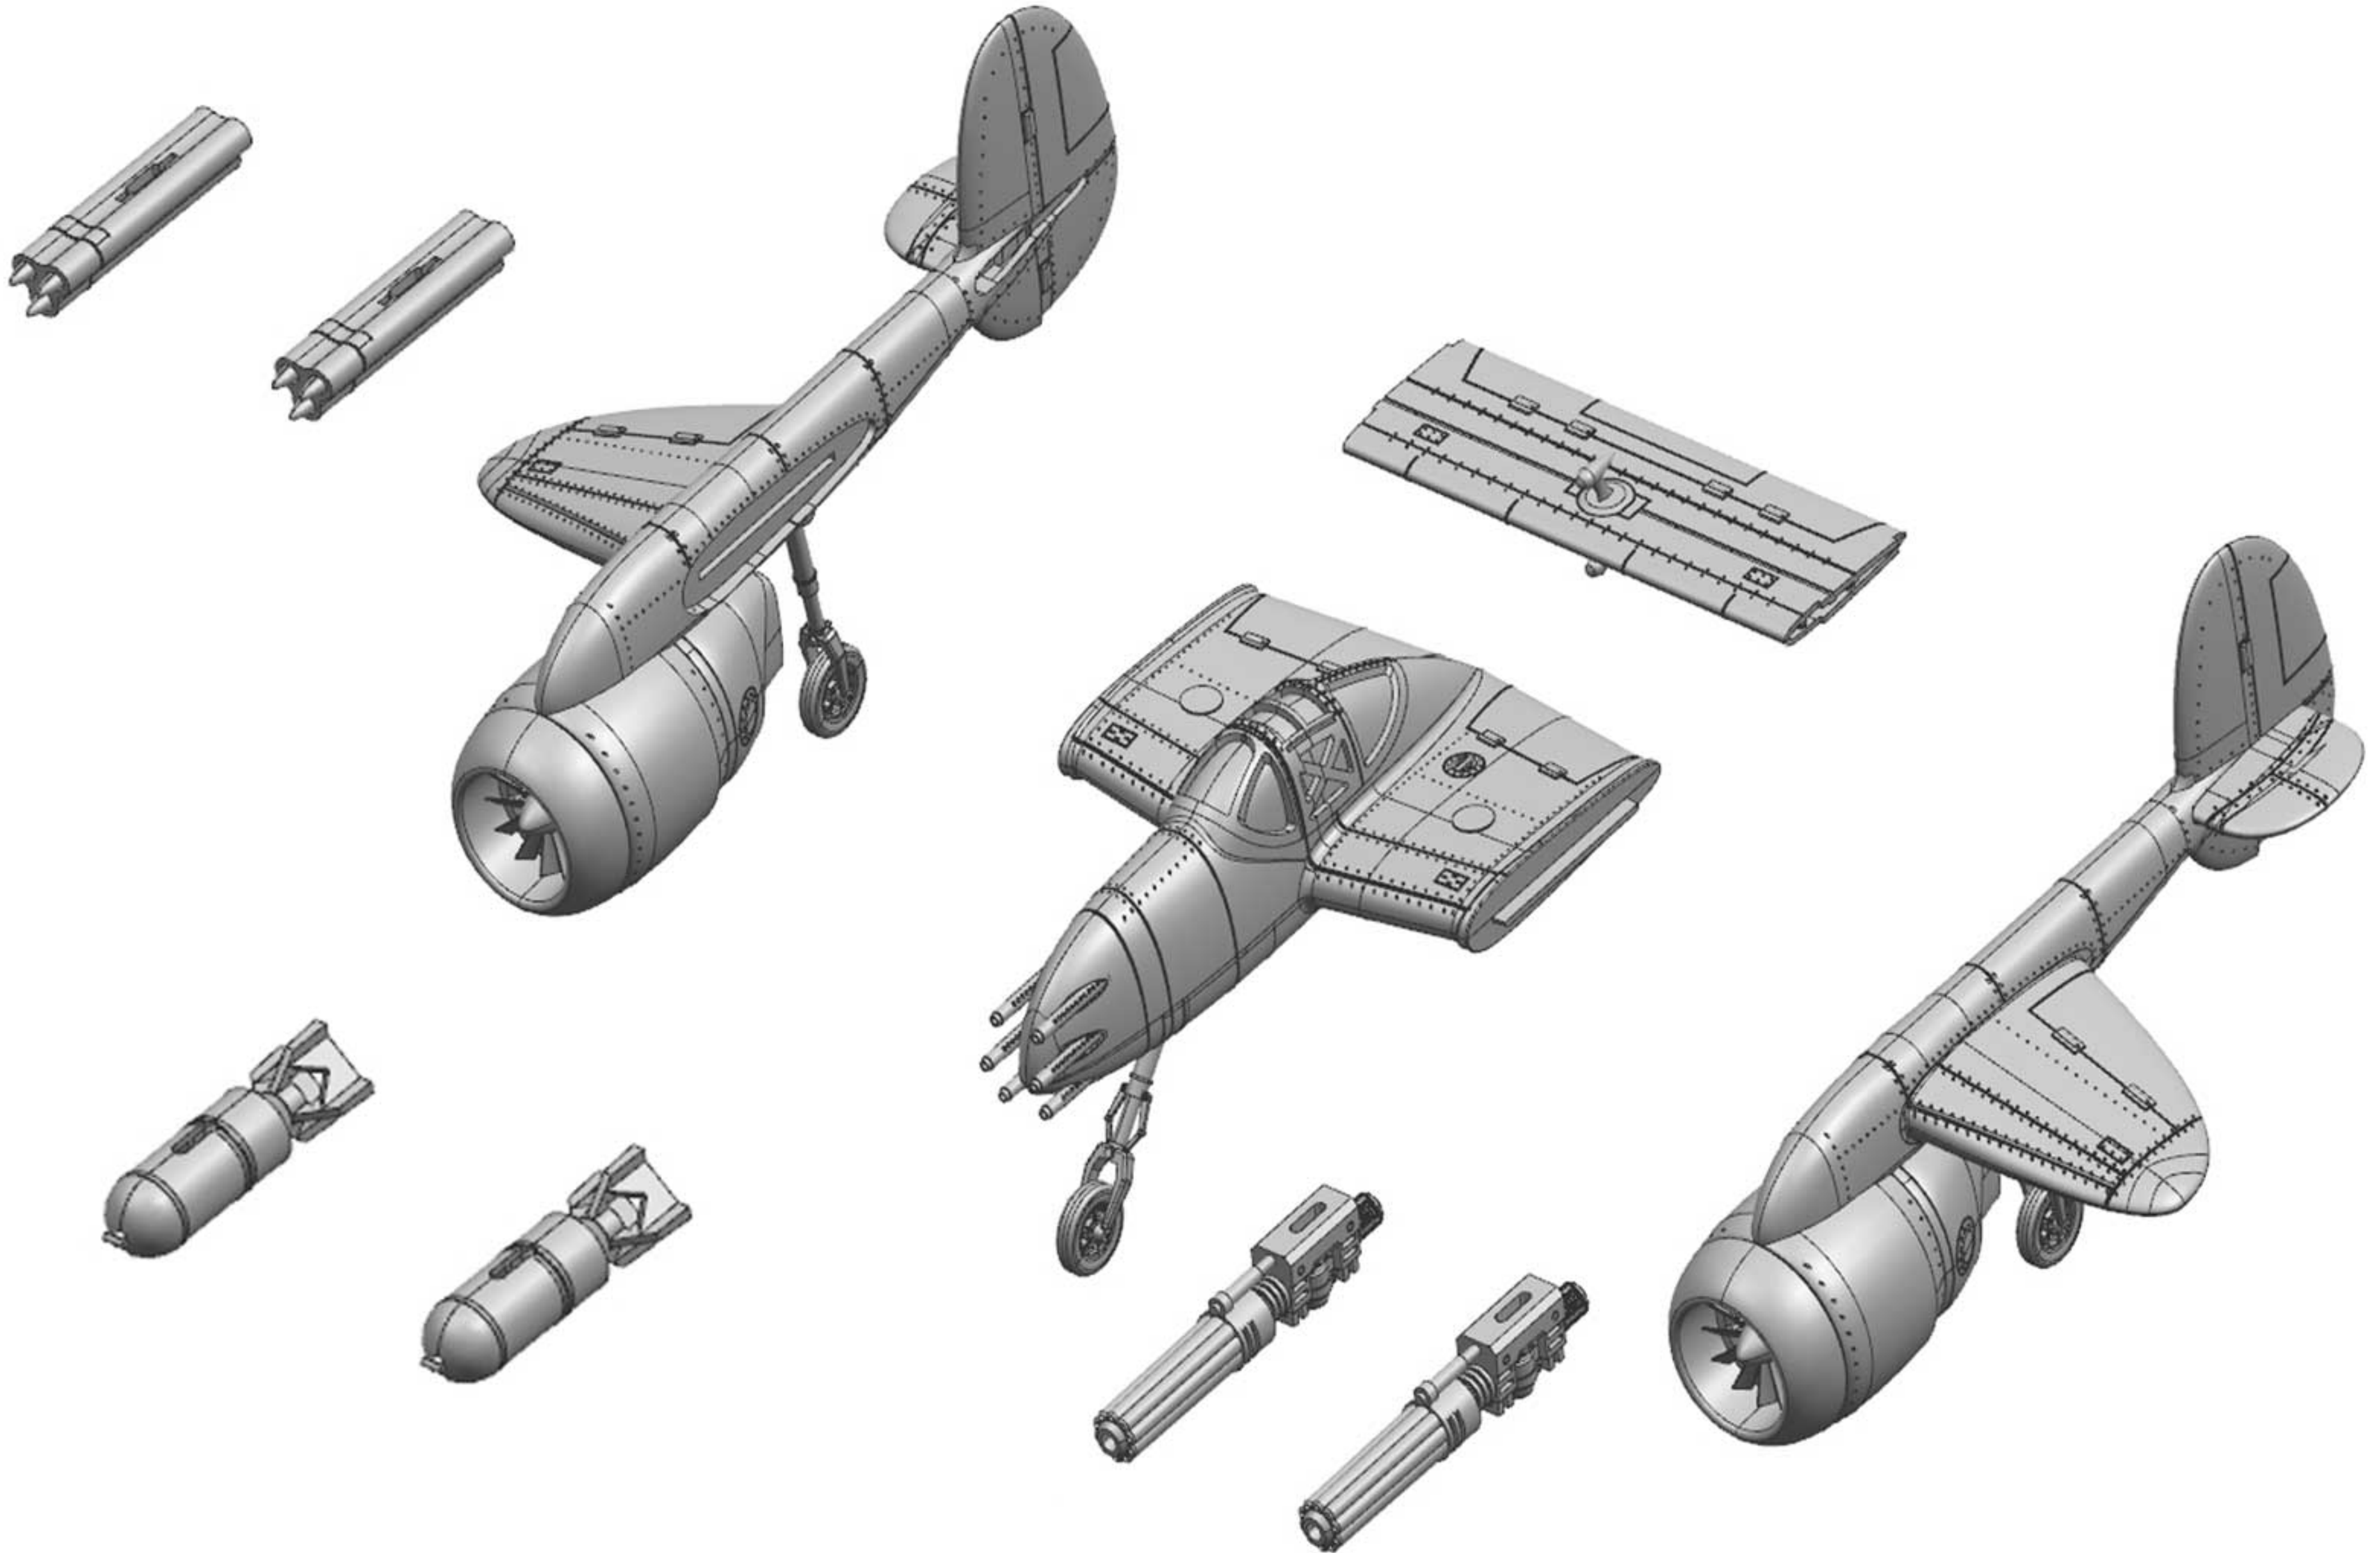

ALLIES/USMC STORM/THUNDER/ TORNADO ASSEMBLY INSTRUCTIONS

REMEMBER TO
DRY-FIT
YOUR PARTS
BEFORE USING
ANY GLUE.

K-AL812

COCKPIT

WINGS AND ENGINES

WEAPON VARIANTS