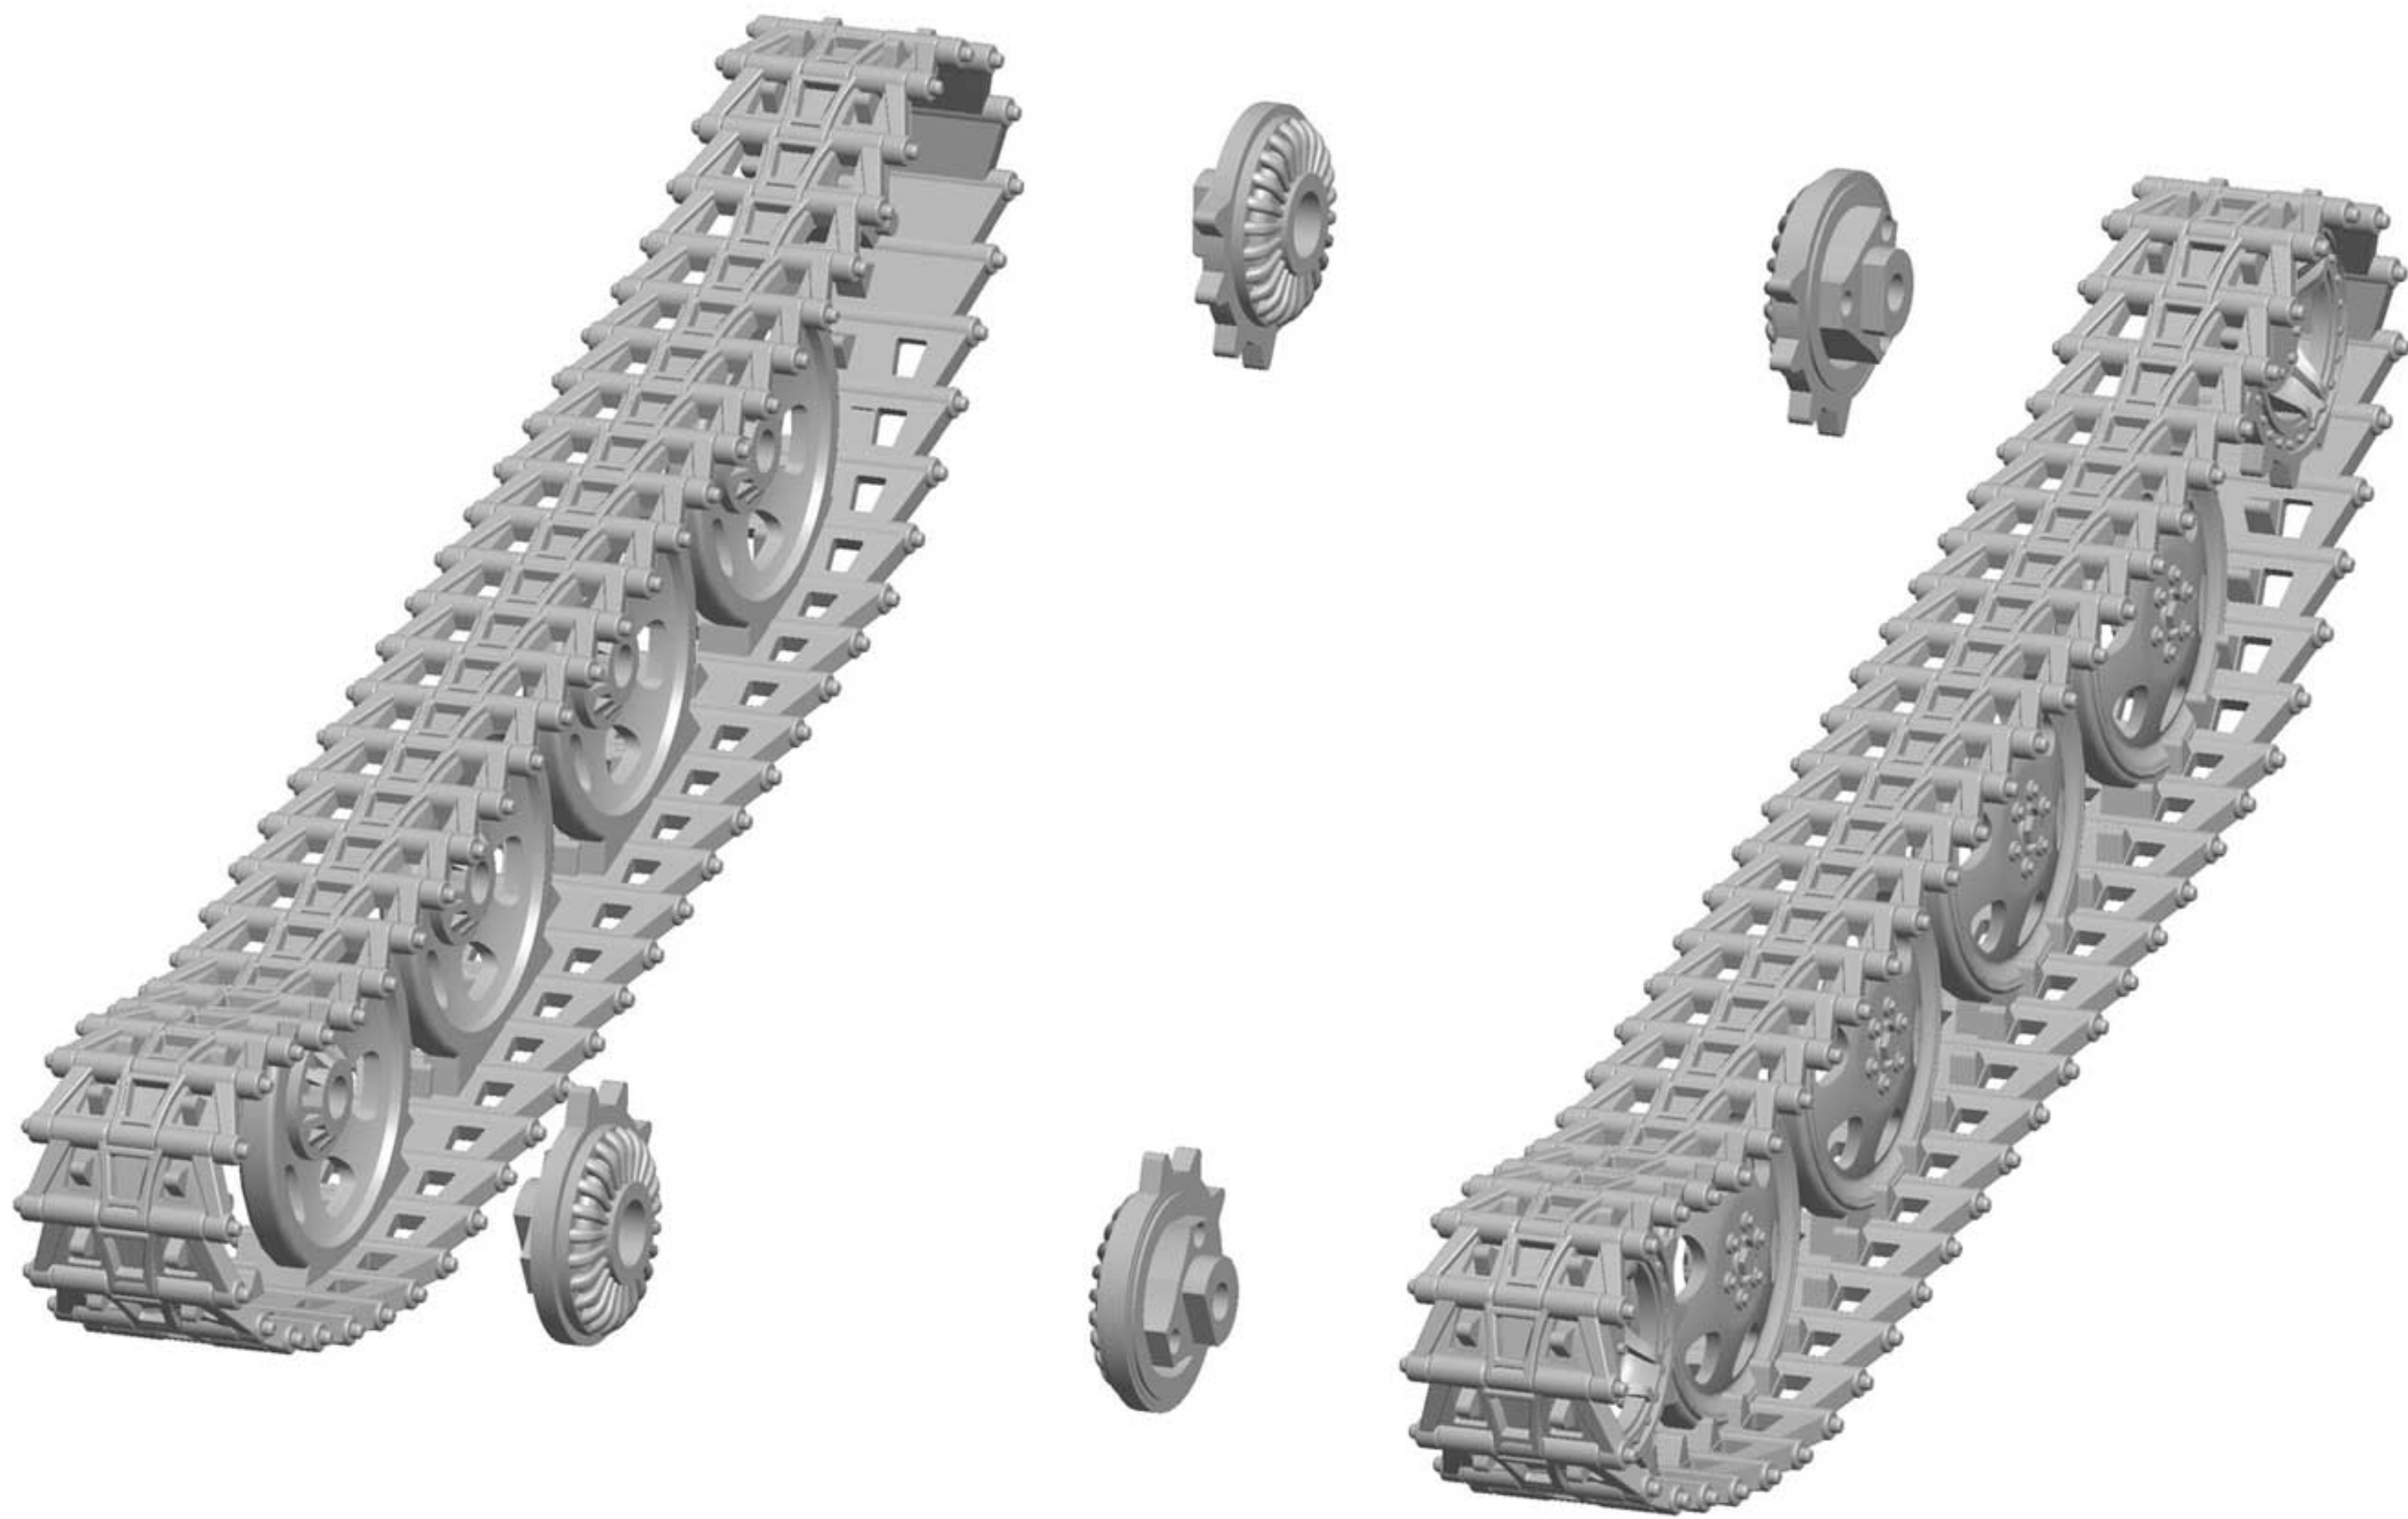

SSU/PLA/SPETSNAZ RED RAIN/RED FURY

ASSEMBLY INSTRUCTIONS

REMEMBER TO
DRY-FIT
YOUR PARTS
BEFORE USING
ANY GLUE.

K-SU539

TRACKS

LOWER HULL

MAIN WEAPON 2

SIDE VIEW