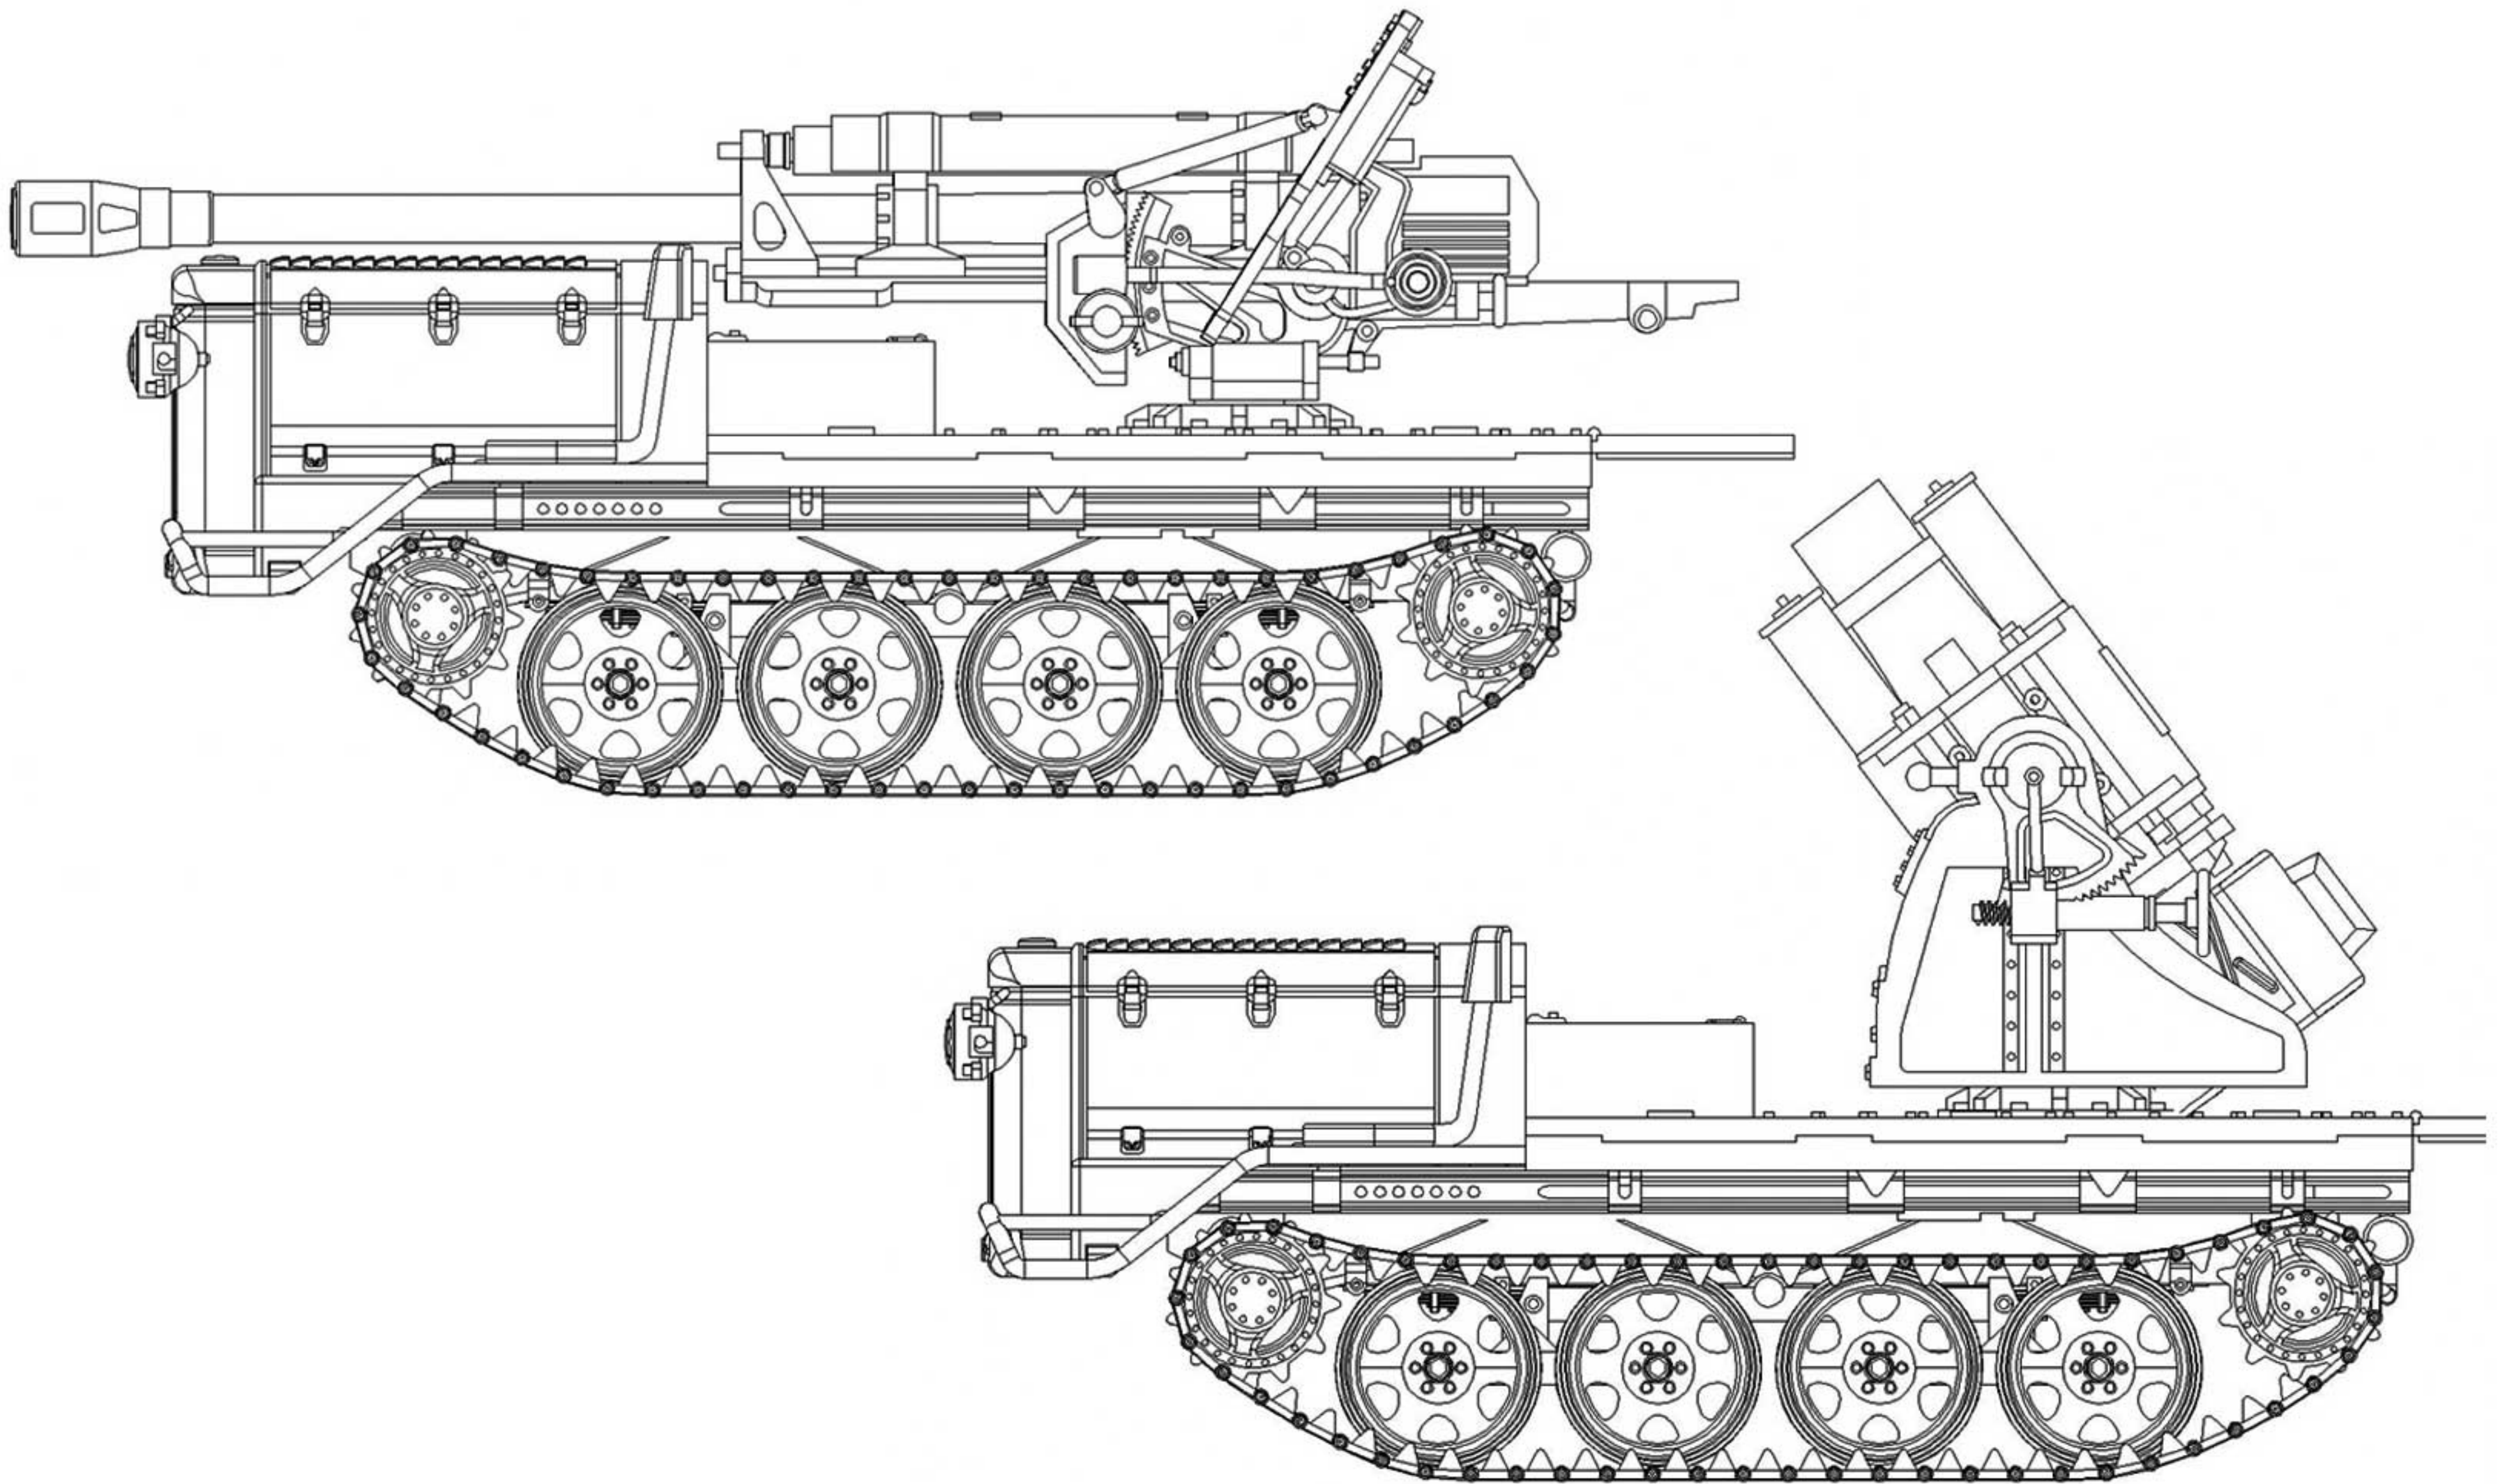

SSU/PLA/SPETSNAZ RED RAIN/RED FURY

ASSEMBLY INSTRUCTIONS

REMEMBER TO
DRY-FIT
YOUR PARTS
BEFORE USING
ANY GLUE.

K-SU539

TRACKS

LOWER HULL

MAIN WEAPON 2

SIDE VIEW