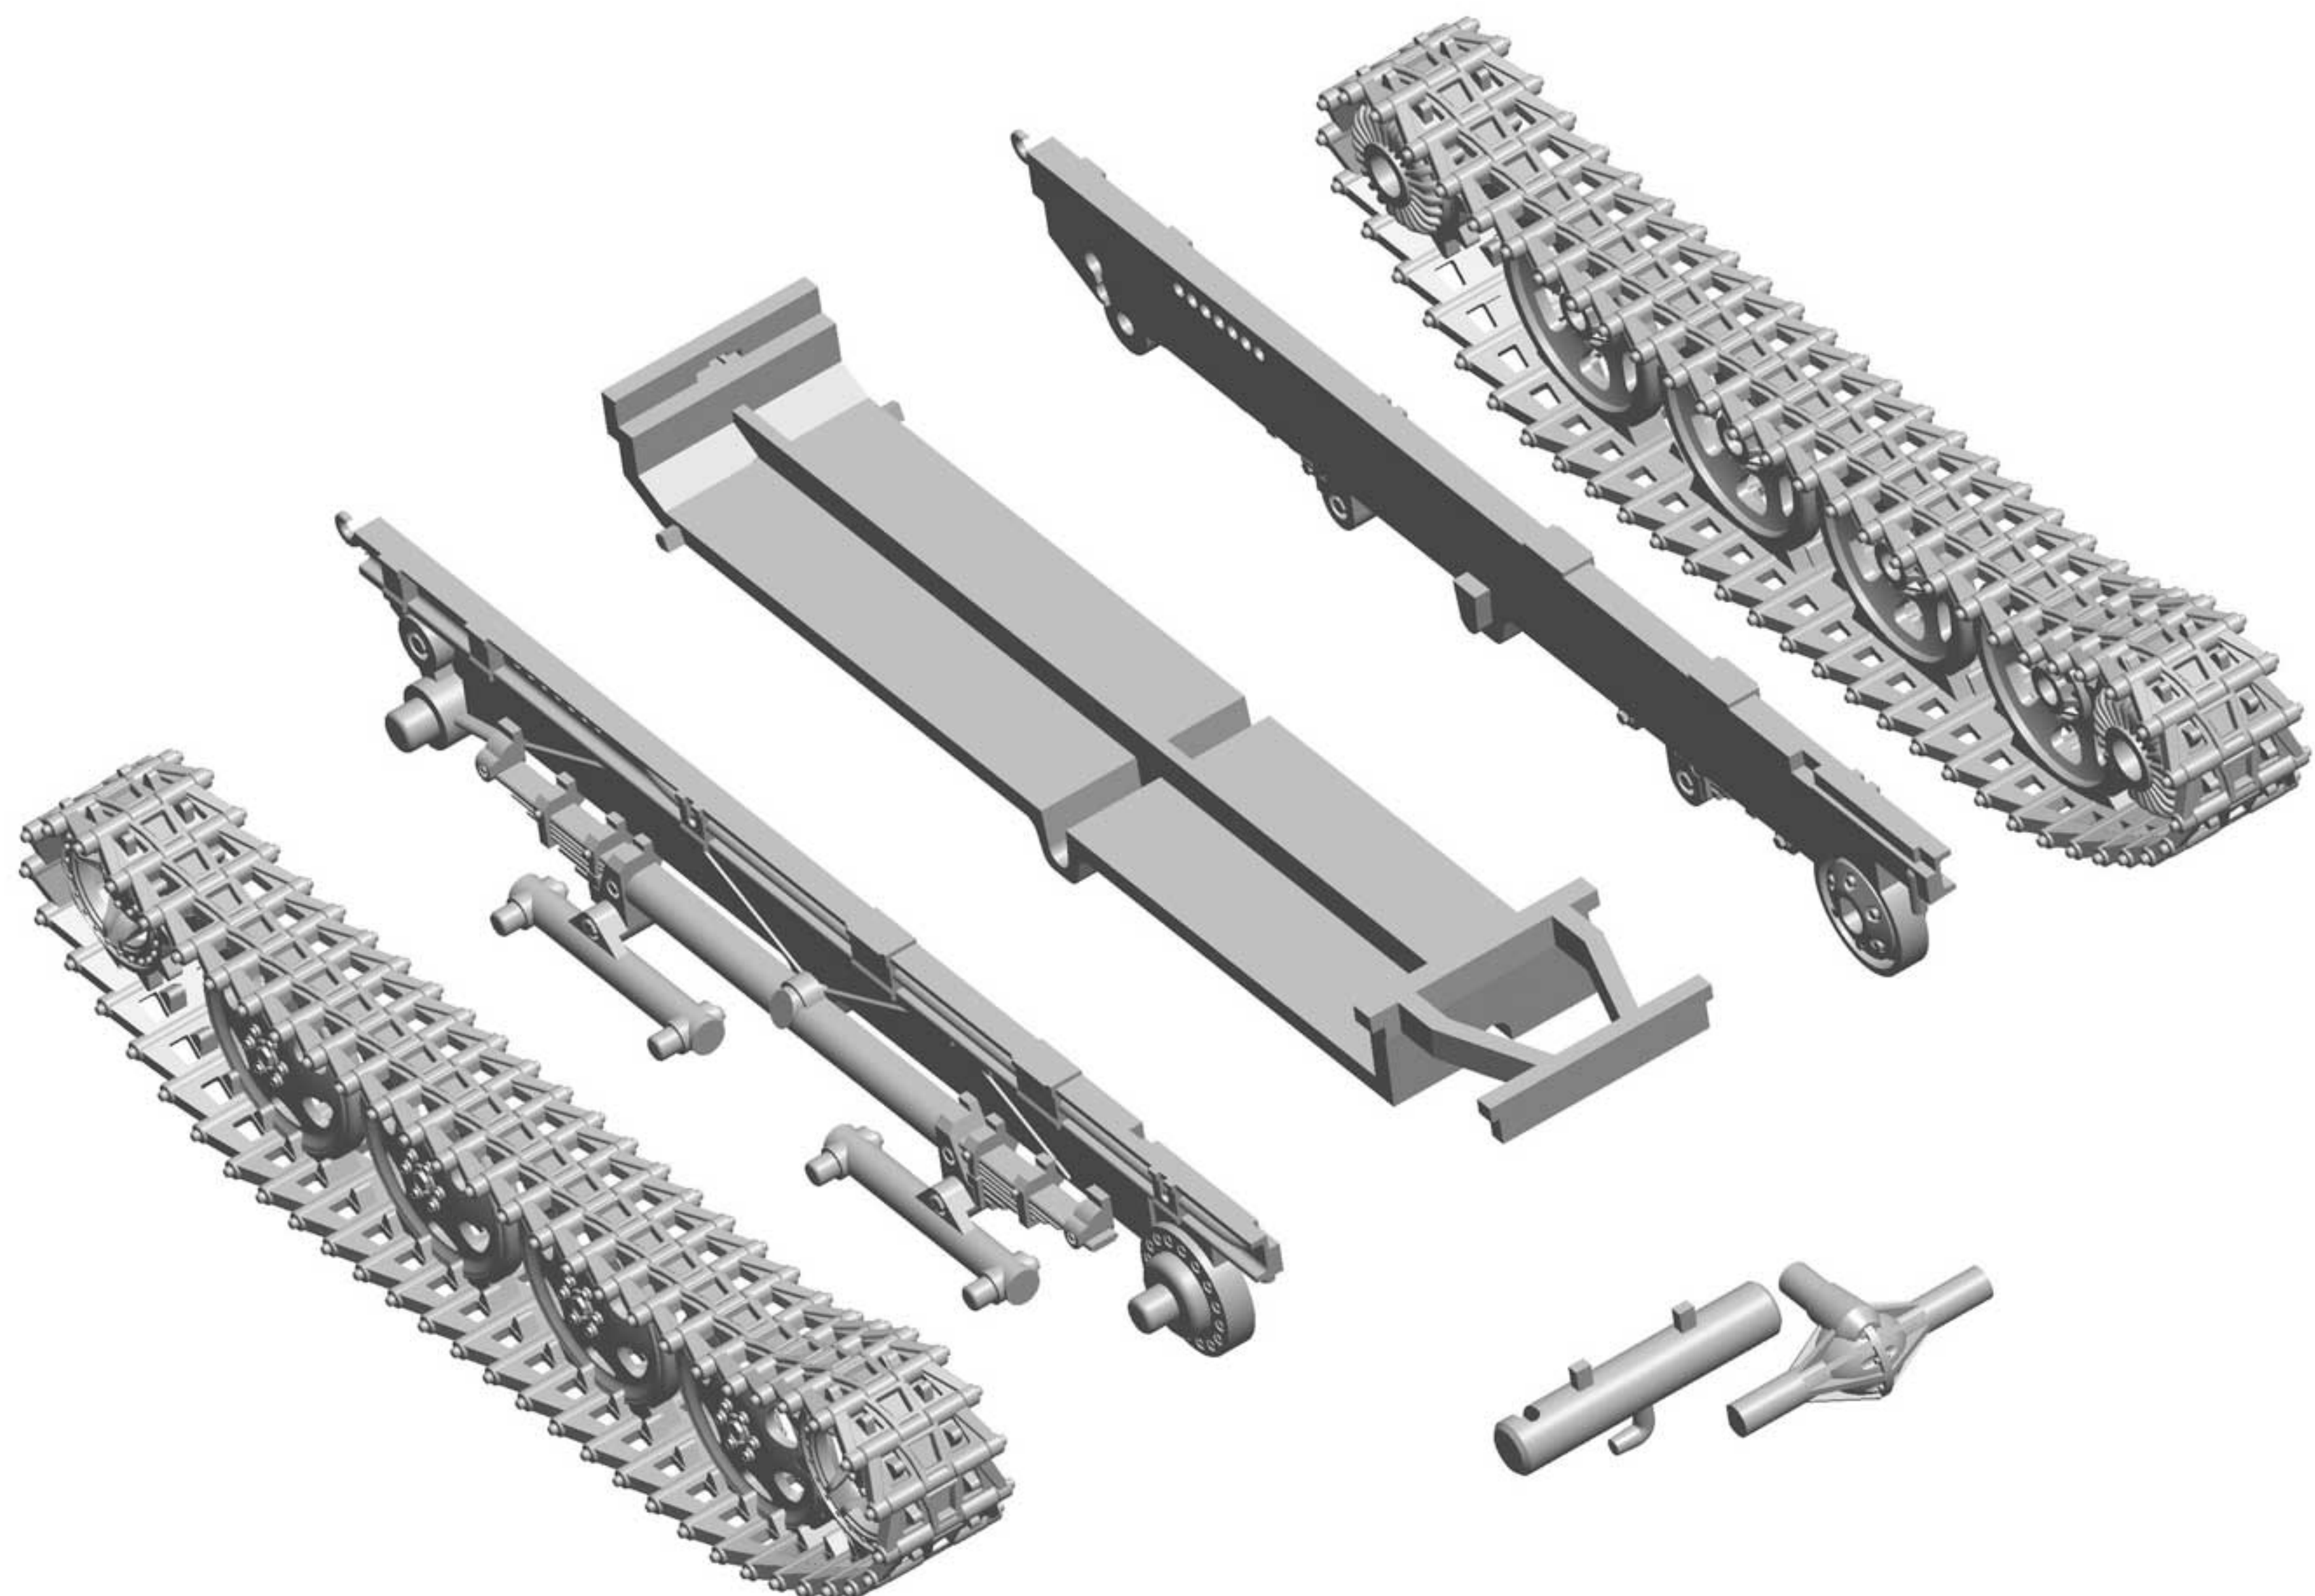

SSU/PLA/SPETSNAZ RED RAIN/RED FURY

ASSEMBLY INSTRUCTIONS

REMEMBER TO
DRY-FIT
YOUR PARTS
BEFORE USING
ANY GLUE.

K-SU539

TRACKS

LOWER HULL

MAIN WEAPON 2

SIDE VIEW