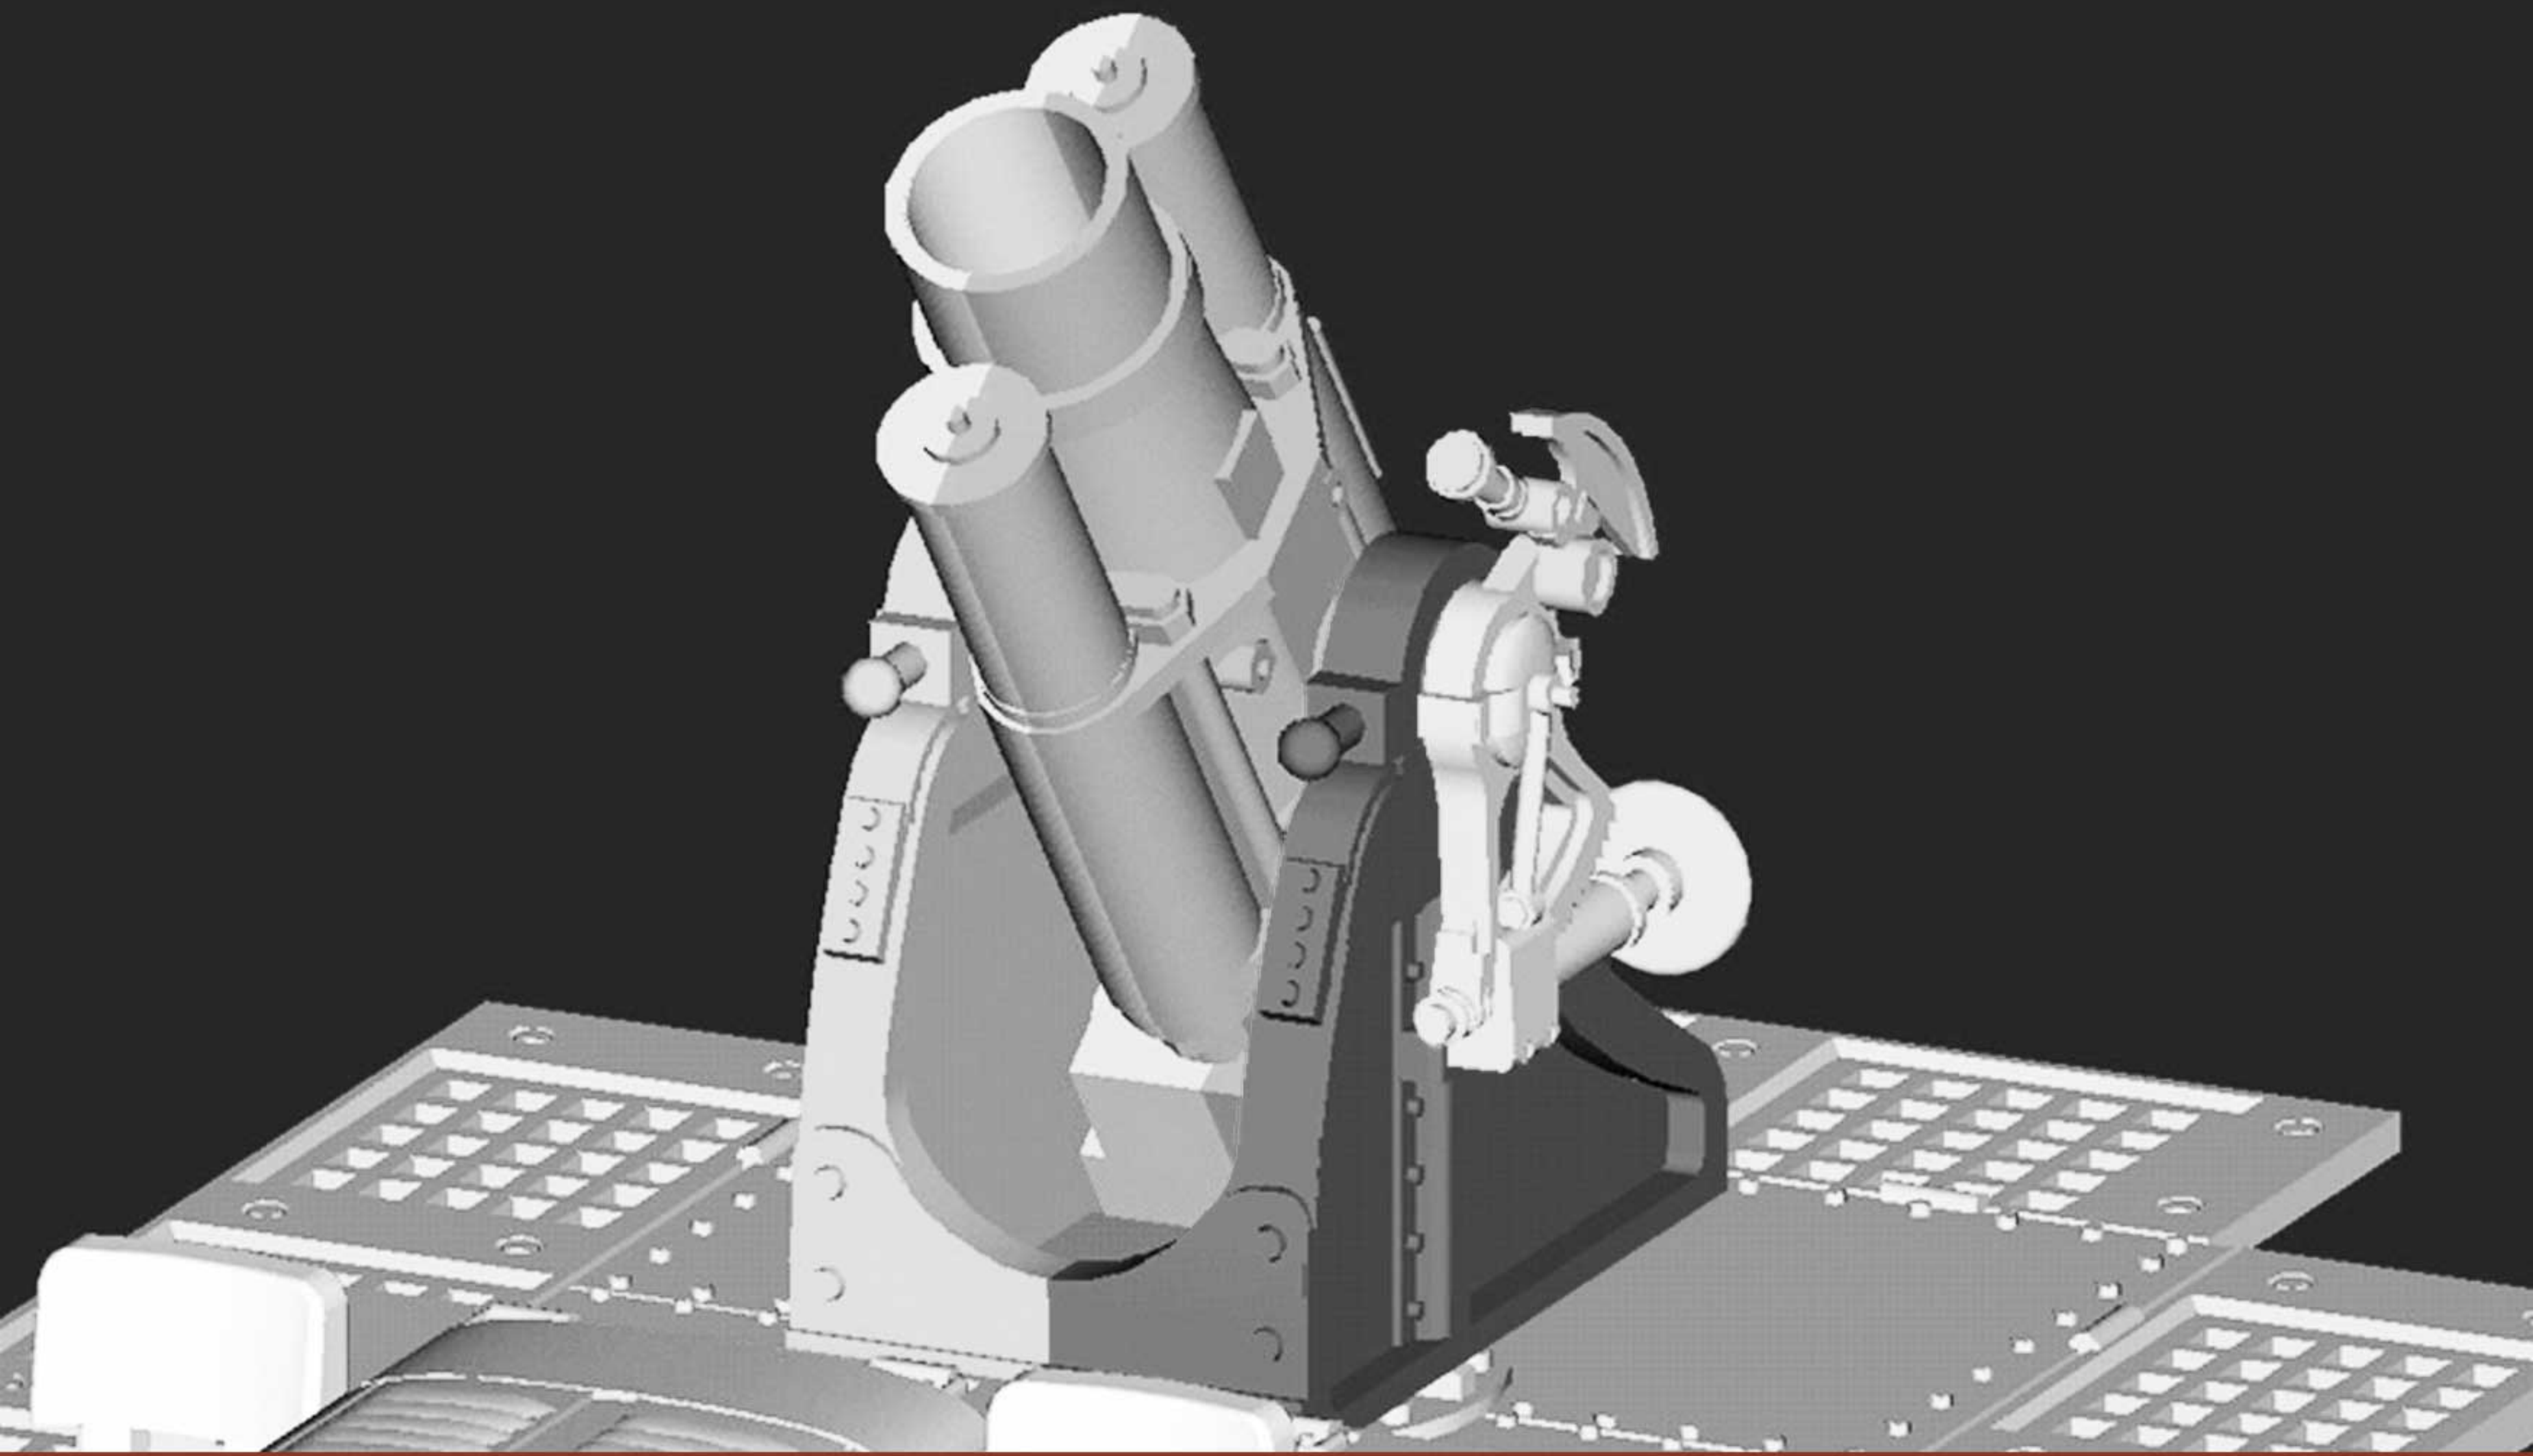

SSU/PLA/SPETSNAZ RED RAIN/RED FURY

ASSEMBLY INSTRUCTIONS

REMEMBER TO
DRY-FIT
YOUR PARTS
BEFORE USING
ANY GLUE.

K-SU539

TRACKS

LOWER HULL

MAIN WEAPON 2

SIDE VIEW